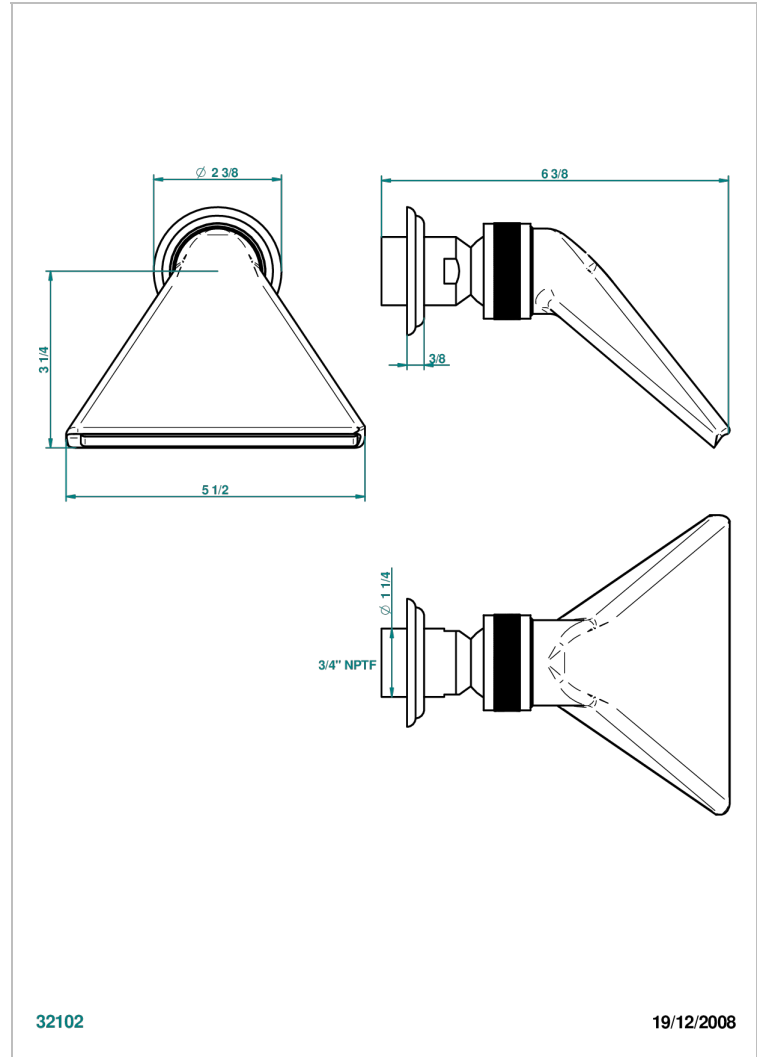

DUOMO CRYSTAL

U4F-3640/US

Shower head, cast deluge with 3/4" connection

THG[®]
PARIS

32102

19/12/2008

CHARACTERISTIC

- Duomo crystal
- Shower head, cast deluge with 3/4" connection