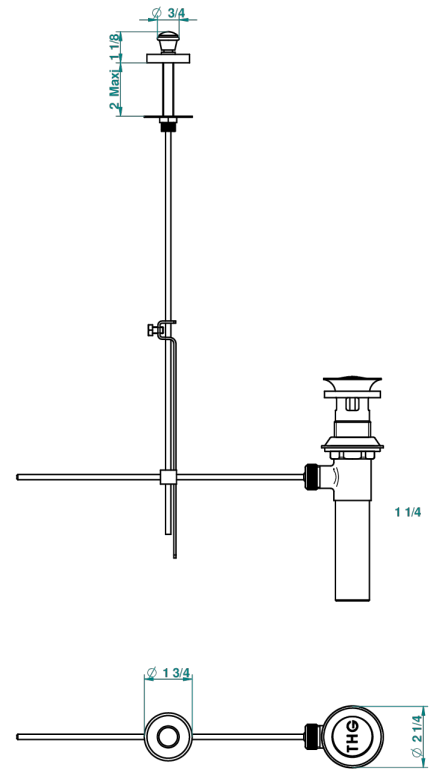

DUOMO CRYSTAL

U4F-334/US

Remote pop up, deck mounted lift rod with pop up

THG[®]
PARIS

46301

18/06/2012

CHARACTERISTIC

- Duomo crystal
- Remote pop up, deck mounted lift rod with pop up

AVAILABLE FINITIONS

Black nickel - D24
Blush PVD - H62
Brass color PVD - H49
Brown bronze color PVD - F33
Chrome polished - A02
Chrome polished / gold polished - G02

Copper antique matt, coated - H07
Gold color PVD - H52
Gold mat - F07
Gold polished - F01
Gold satiney - F03
Graphite PVD - H64