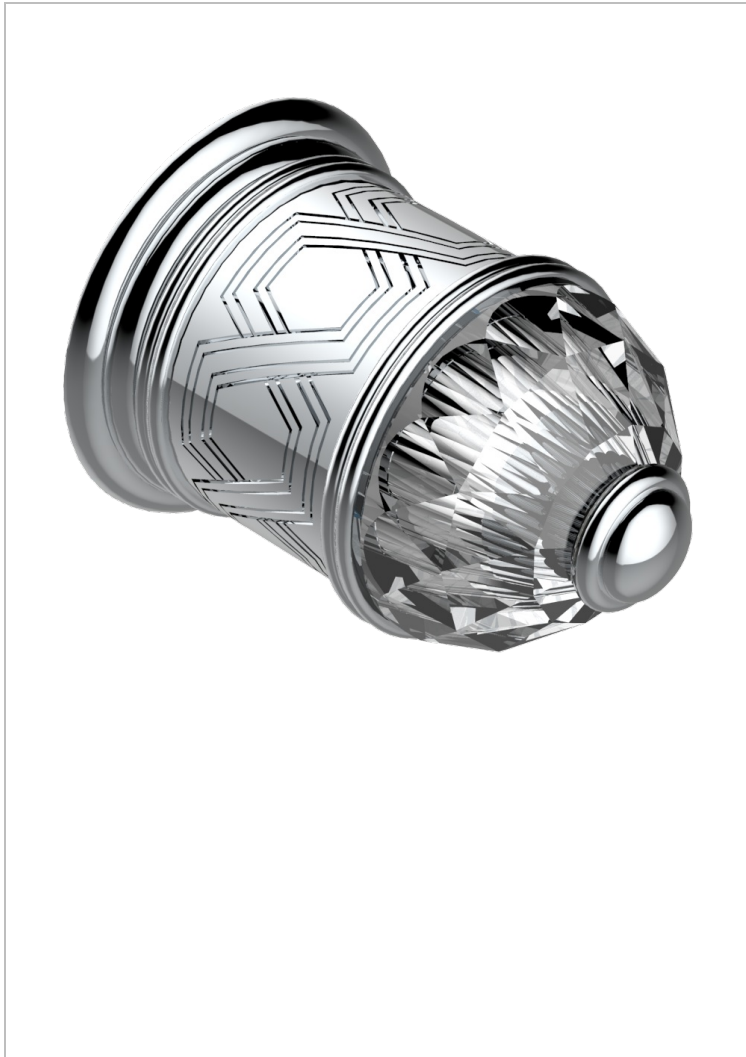

DUOMO CRYSTAL

U4F-30B

Wall volume control 30 & 32 trim

THG[®]
PARIS

22117

19/03/2013

CHARACTERISTIC

- Duomo crystal
- Wall volume control 30 & 32 trim

RELATED SKU'S

- Ref. G00-32CUSA 3/4" Volume control wall valve with ceramic cartridge
- Ref. G00-32HUSA 3/4" Volume control wall valve with ceramic cartridge counterclockwise
- Ref. G00-30CUSA 1/2" volume control wall valve with ceramic cartridge
- Ref. G00-30HUSA 1/2" Volume control wall valve with ceramic cartridge counterclockwise

AVAILABLE FINITIONS

Black nickel - D24

Blush PVD - H62

Brass color PVD - H49

Brown bronze color PVD - F33

Chrome polished - A02

Chrome polished / gold polished - G02

Copper antique matt, coated - H07

Nickel antique / Sovereign - H28

Nickel color PVD - H55

Nickel polished - B01

Rose Gold - F27

Satin chrome - C03

Silver polished, antique - H03

Silver rhodium - F18

Soft gold - F30