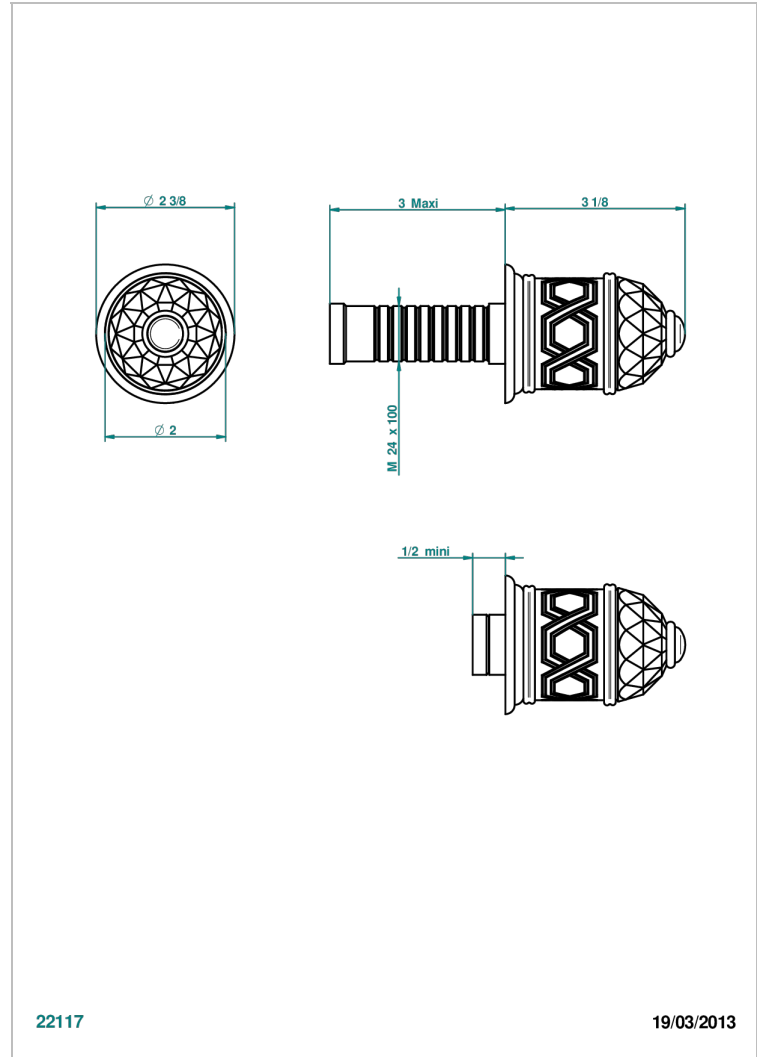

DUOMO CRYSTAL

U4F-30B

Wall volume control 30 & 32 trim

THG[®]
PARIS

22117

19/03/2013

CHARACTERISTIC

- Duomo crystal
- Wall volume control 30 & 32 trim

RELATED SKU'S

- Ref. G00-32CUSA 3/4" Volume control wall valve with ceramic cartridge
- Ref. G00-32HUSA 3/4" Volume control wall valve with ceramic cartridge counterclockwise
- Ref. G00-30CUSA 1/2" volume control wall valve with ceramic cartridge
- Ref. G00-30HUSA 1/2" Volume control wall valve with ceramic cartridge counterclockwise