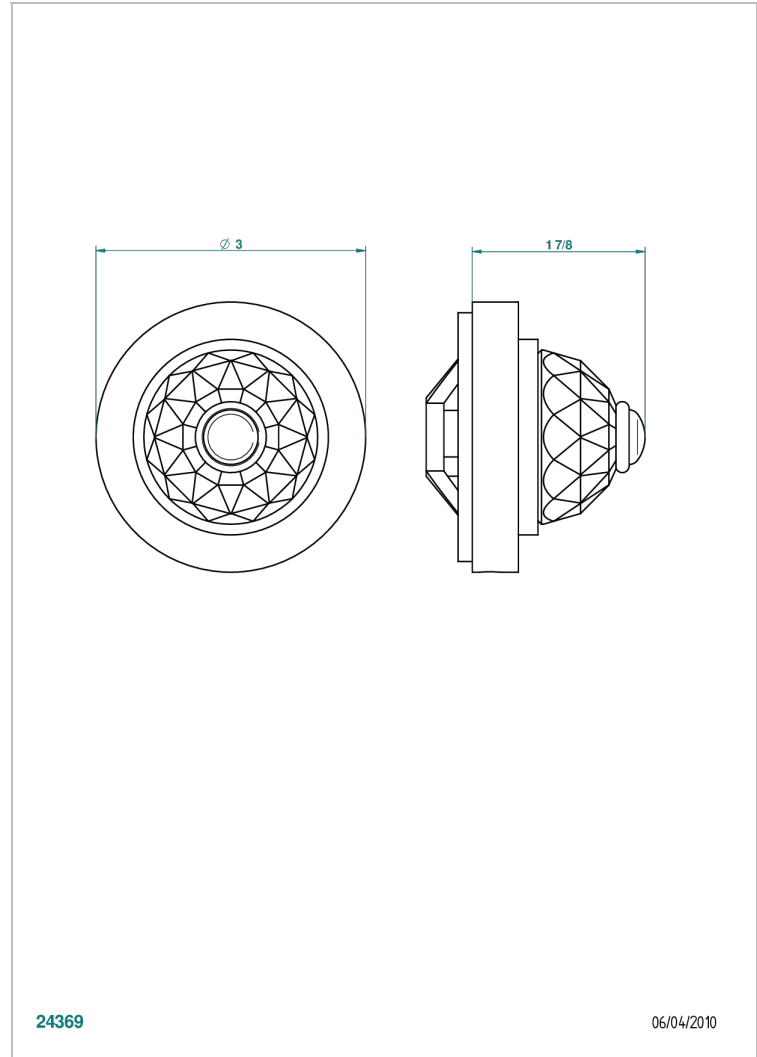

DUOMO CRYSTAL

U4F-301GEBUS

Control knob for Geberit waste overflow

THG[®]
PARIS

24369

06/04/2010

CHARACTERISTIC

- Duomo crystal
- Control knob for Geberit waste overflow