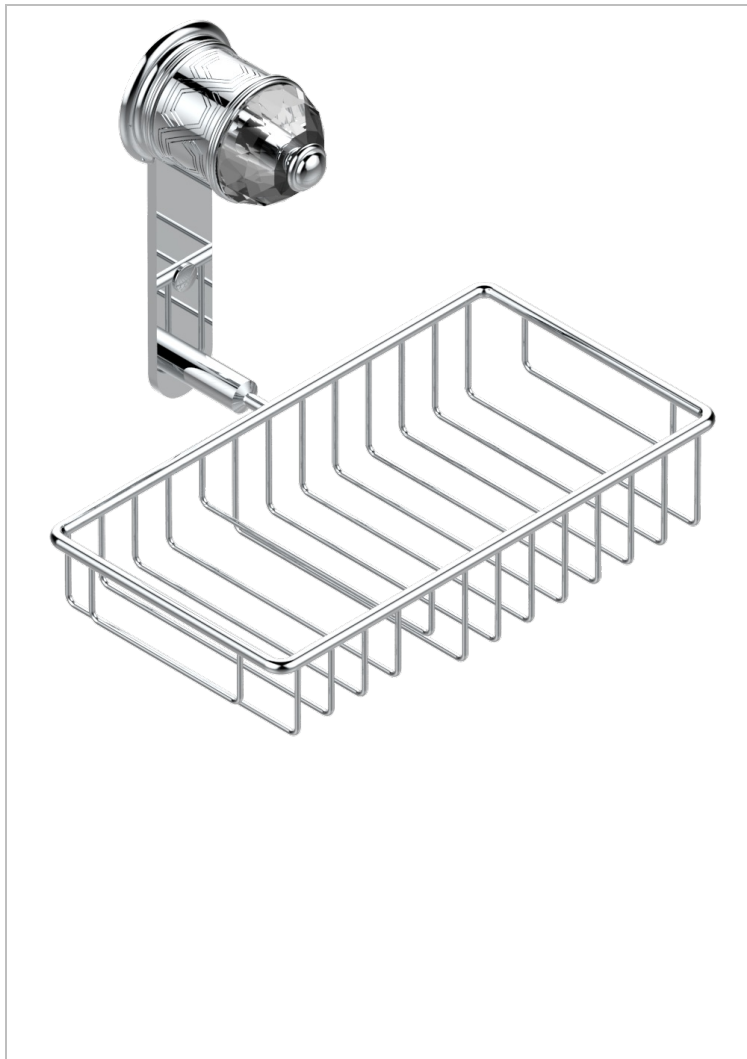

# DUOMO CRYSTAL

U4F-2620

Soap and sponge holder, wall mounted

## CHARACTERISTIC

- Duomo crystal
- Soap and sponge holder, wall mounted