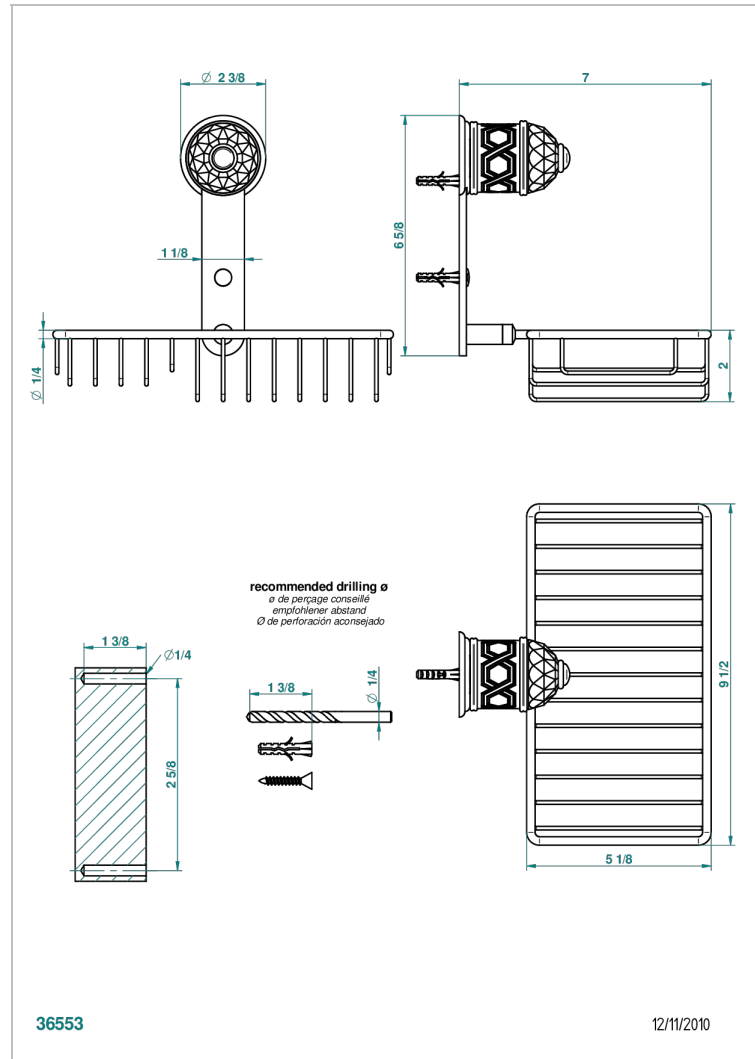

# DUOMO CRYSTAL

U4F-2620

Soap and sponge holder, wall mounted

## CHARACTERISTIC

- Duomo crystal
- Soap and sponge holder, wall mounted