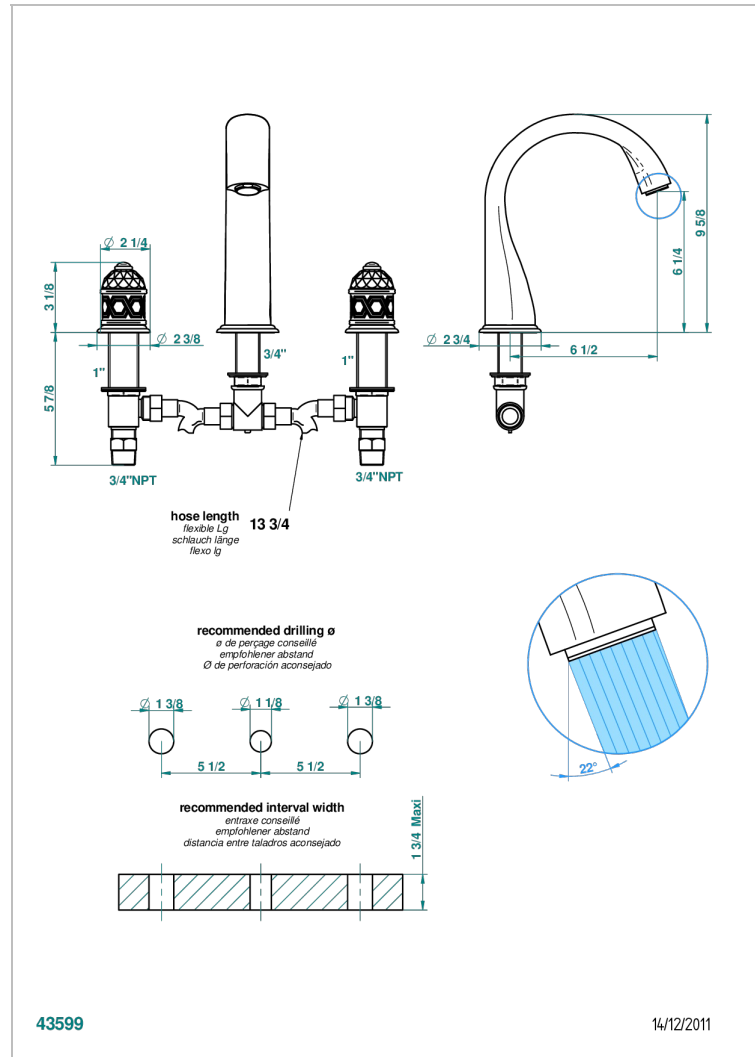

# DUOMO CRYSTAL

U4F-25SGUS

Roman tub set with 3/4" valves

## CHARACTERISTIC

- Duomo crystal
- Roman tub set with 3/4" valves

## TECHNICAL SPECS

- Recommandé : 3 bars (max. 5 bars) - Advised : 43,5 psi (max. 72 psi)
- Bec : 35 l/min à 3 bars
- Spout : 9.26 gpm at 43.5 psi