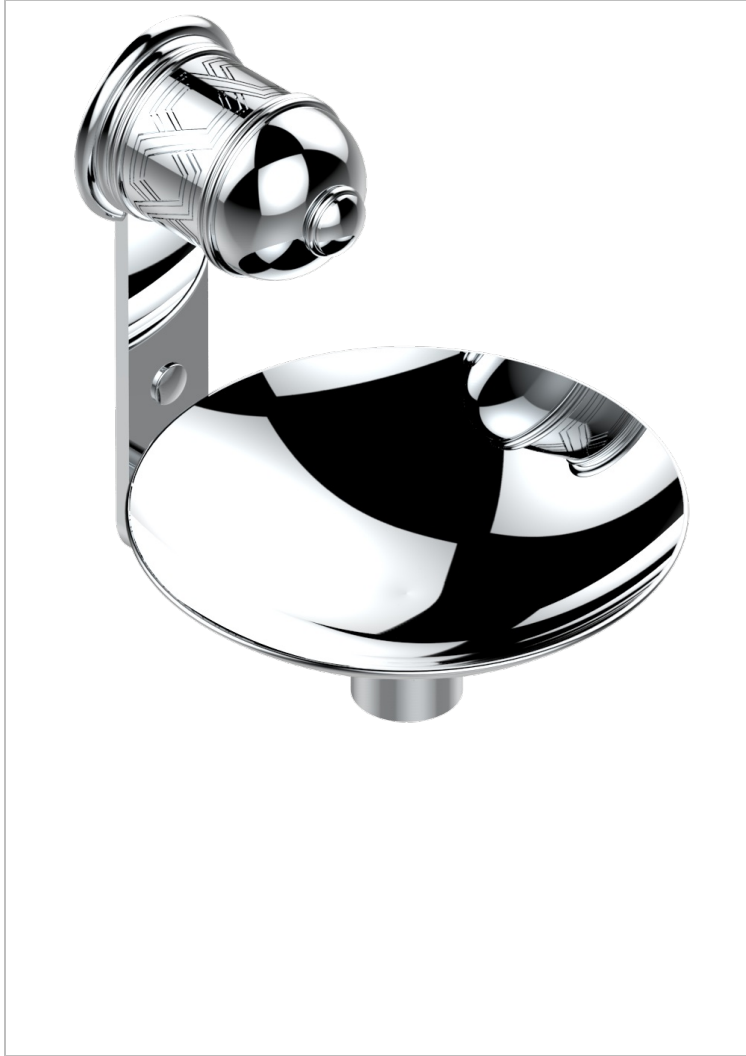

DUOMO

U4E-546GM

Soap dish, wall mounted, 6" diameter

THG
PARIS

CHARACTERISTIC

- Duomo
- Soap dish, wall mounted, 6" diameter

AVAILABLE FINITIONS

Black nickel - D24

Blush PVD - H62

Brass color PVD - H49

Brown bronze color PVD - F33

Chrome polished - A02

Chrome polished / gold polished - G02

Copper antique matt, coated - H07

Gold color PVD - H52

Gold mat - F07

Matt chrome (American satin) - C02

Matt gold color PVD - H53

Matt graphite PVD - H65

Matt nickel (American satin) - C01

Matt nickel color PVD - H56

Nickel antique / Sovereign - H28

Nickel color PVD - H55

Nickel polished - B01