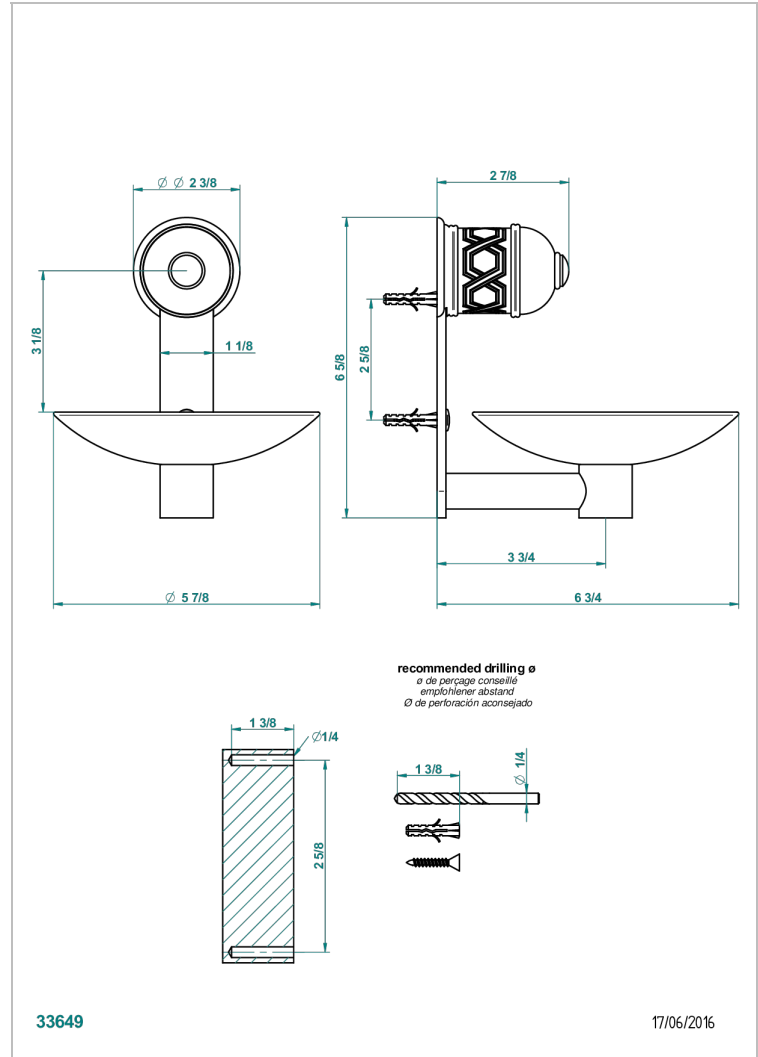

DUOMO

U4E-546GM

Soap dish, wall mounted, 6" diameter

THG
PARIS

CHARACTERISTIC

- Duomo
- Soap dish, wall mounted, 6" diameter

AVAILABLE FINITIONS

Black nickel - D24