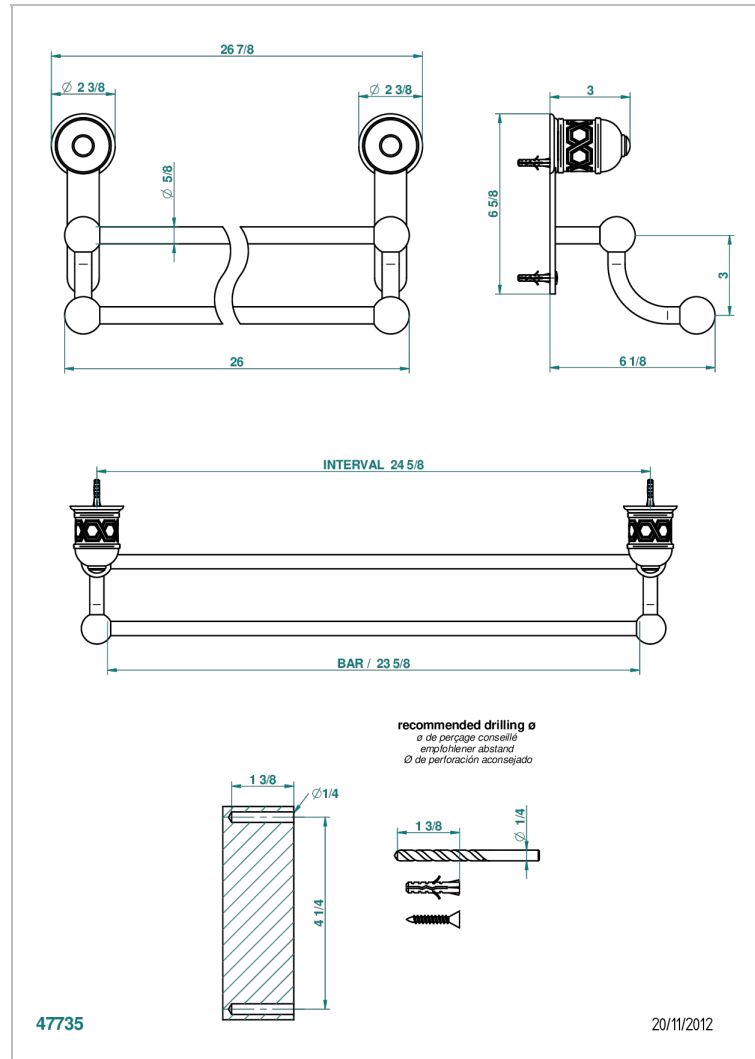

# DUOMO

U4E-516/60

Double towel bar, 24" long

## CHARACTERISTIC

- Duomo
- Double towel bar, 24" long