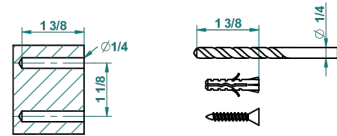

23559

12/01/2016

CHARACTERISTIC

- Duomo
- Metal toilet brush holder with brush with cover wall mounted

AVAILABLE FINITIONS

Black nickel - D24
Blush PVD - H62
Brass color PVD - H49
Brown bronze color PVD - F33
Chrome polished - A02
Chrome polished / gold polished - G02

Copper antique matt, coated - H07
Gold color PVD - H52
Gold mat - F07
Gold polished - F01
Gold satiny - F03
Graphite PVD - H64

Light coated bronze - D01
Matt Umber PVD - H67
Matt blush PVD - H60
Matt brass color PVD - H50
Matt brown bronze color PVD - F34
Matt chrome (American satin) - C02

Matt gold color PVD - H53
Matt graphite PVD - H65
Matt nickel (American satin) - C01
Matt nickel color PVD - H56
Nickel antique / Sovereign - H28
Nickel color PVD - H55

Nickel polished - B01
Rose Gold - F27
Satin chrome - C03
Silver polished, antique - H03
Silver rhodium - F18
Soft gold - F30