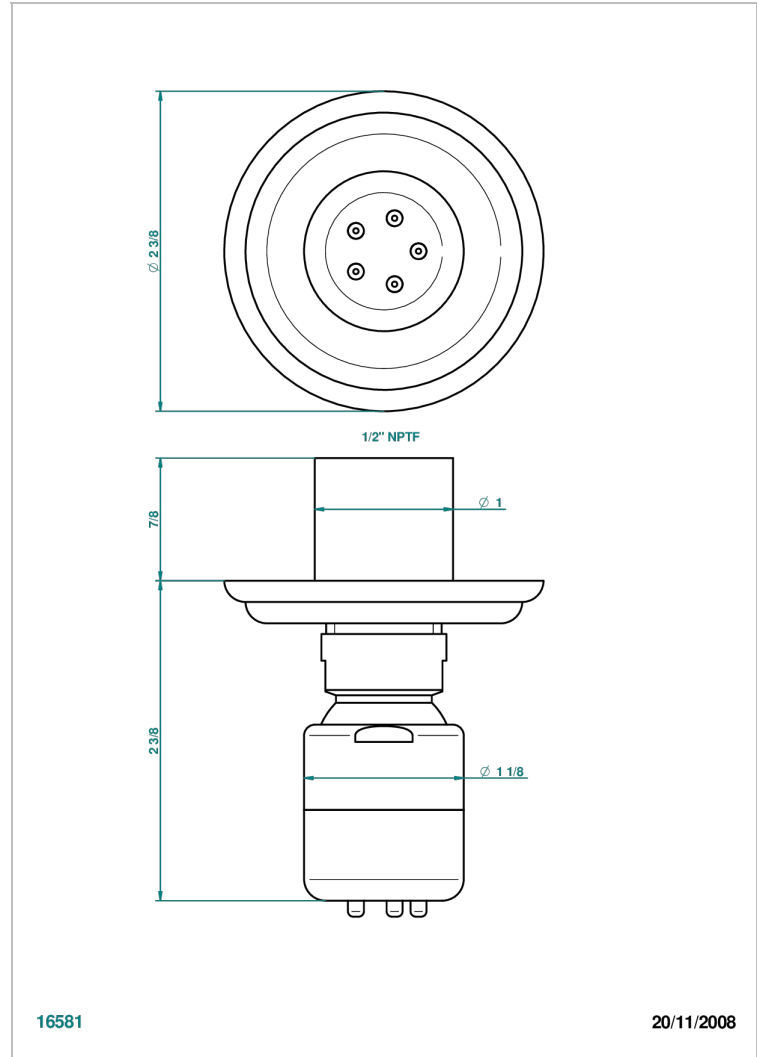

DUOMO

U4E-290/BUS

Body spray 1/2" with Easyclean system

CHARACTERISTIC

- Duomo
- Body spray 1/2" with Easyclean system

AVAILABLE FINITIONS

Black nickel - D24
Blush PVD - H62
Brass color PVD - H49
Brown bronze color PVD - F33
Chrome polished - A02
Chrome polished / gold polished - G02