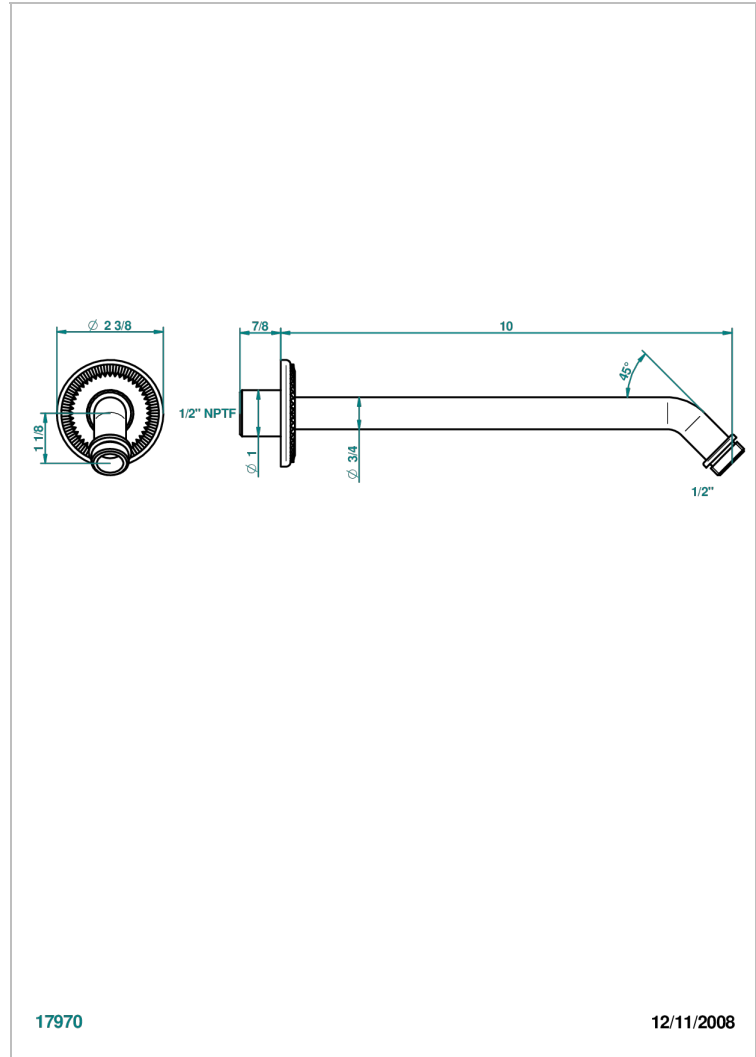

DIPLOMATE ROYALE

U4D-84/US

Horizontal shower arm, 45°, lg: 10"

THG[®]
PARIS

17970

12/11/2008

CHARACTERISTIC

- Diplomat Royale
- Horizontal shower arm, 45°, lg: 10"