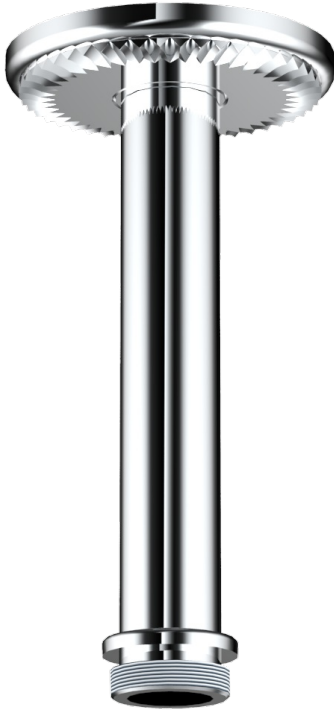

DIPLOMATE ROYALE

U4D-82V/US

Vertical shower arm ceiling mounted 1/2" connection

THG[®]
PARIS

17973

19/11/2008

CHARACTERISTIC

- Diplomat Royale
- Vertical shower arm ceiling mounted 1/2" connection

AVAILABLE FINITIONS

Black nickel - D24

Blush PVD - H62

Brass color PVD - H49

Brown bronze color PVD - F33

Chrome polished - A02

Chrome polished / gold polished - G02

Copper antique matt, coated - H07

Gold color PVD - H52

Gold mat - F07

Gold polished - F01

Gold satiney - F03

Graphite PVD - H64

Light coated bronze - D01

Matt Umber PVD - H67

Matt blush PVD - H60

Nickel antique / Sovereign - H28

Nickel color PVD - H55

Nickel polished - B01

Rose Gold - F27

Satin chrome - C03

Silver polished, antique - H03

Silver rhodium - F18

Soft gold - F30