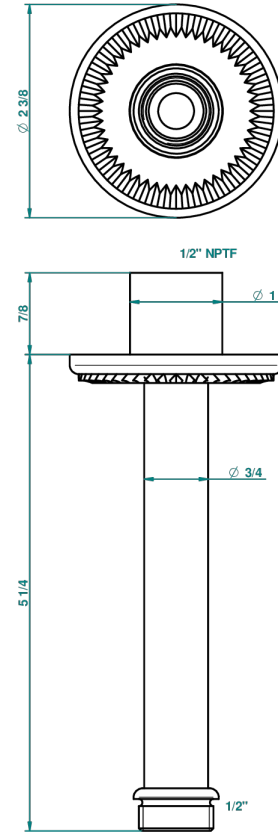

DIPLOMATE ROYALE

U4D-82V/US

Vertical shower arm ceiling mounted 1/2" connection

THG[®]
PARIS

17973

19/11/2008

CHARACTERISTIC

- Diplomat Royale
- Vertical shower arm ceiling mounted 1/2" connection

AVAILABLE FINITIONS

Black nickel - D24

Blush PVD - H62

Brass color PVD - H49

Brown bronze color PVD - F33

Chrome polished - A02

Chrome polished / gold polished - G02

Copper antique matt, coated - H07

Gold color PVD - H52

Gold mat - F07

Gold polished - F01

Gold satiney - F03

Graphite PVD - H64

Light coated bronze - D01

Matt Umber PVD - H67

Matt blush PVD - H60

Nickel antique / Sovereign - H28

Nickel color PVD - H55

Nickel polished - B01

Rose Gold - F27

Satin chrome - C03

Silver polished, antique - H03

Silver rhodium - F18

Soft gold - F30