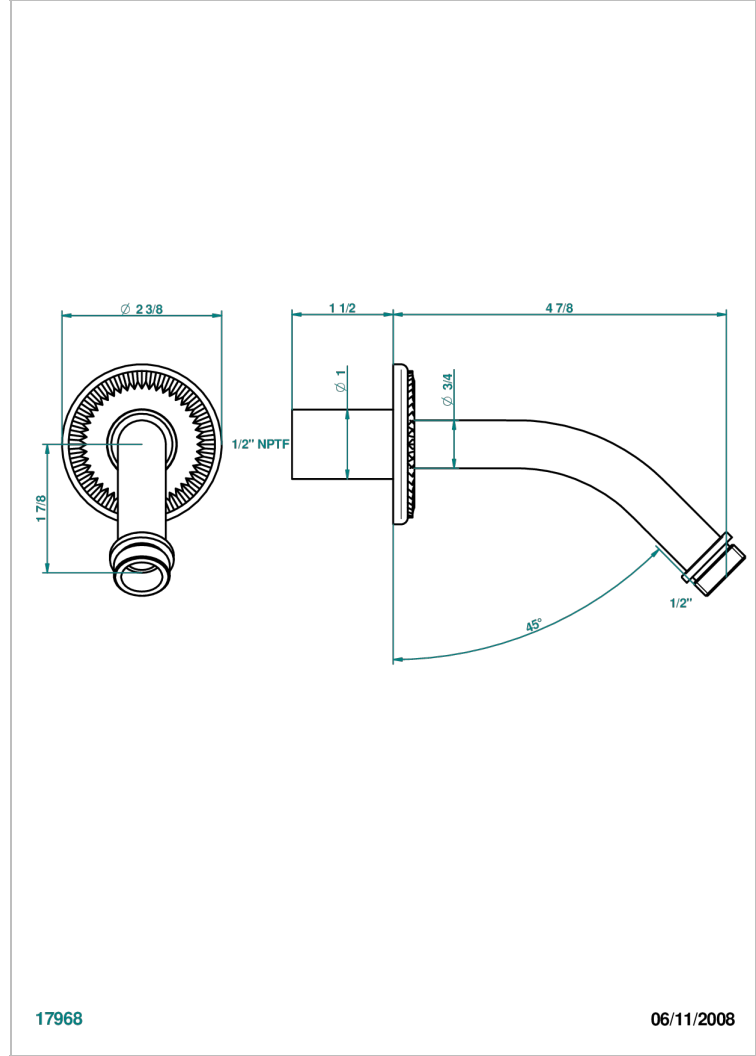

# DIPLOMATE ROYALE

U4D-82/US

Horizontal shower arm, 45°, lg: 4" 3/4

THG<sup>®</sup>  
PARIS

## CHARACTERISTIC

- Diplome Royale
- Horizontal shower arm, 45°, lg: 4" 3/4