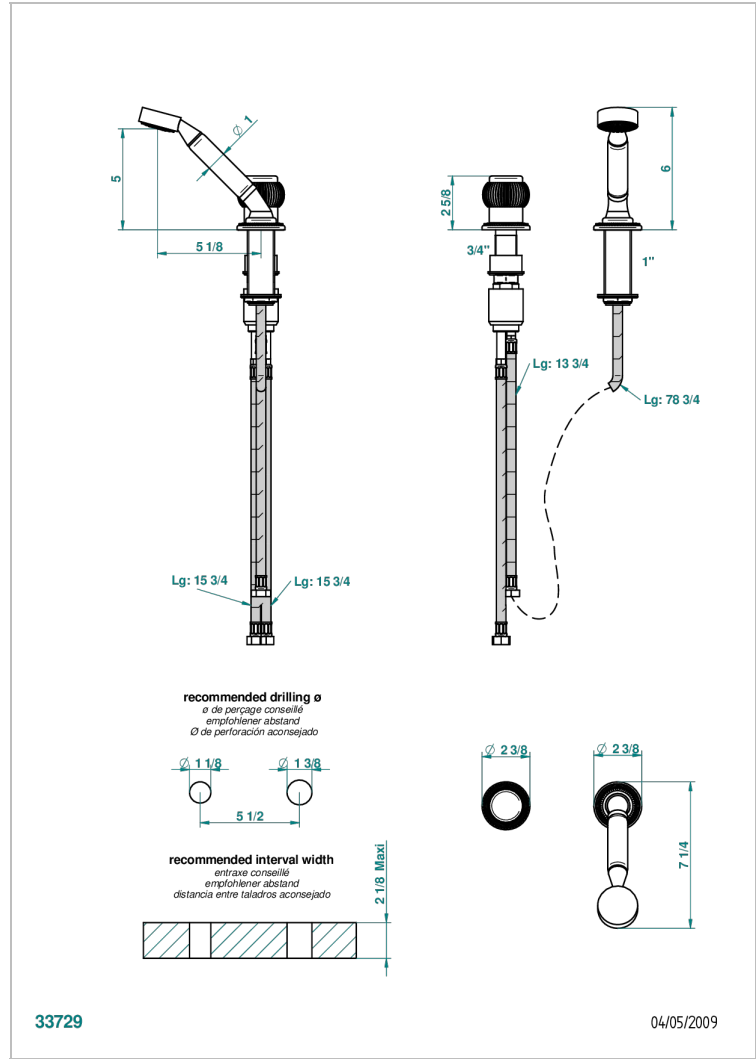

DIPLOMATE ROYALE

U4D-6532/60A

Deck mounted mixer with handshower, progressive cartridge

CHARACTERISTIC

- Diplome Royale
- Deck mounted mixer with handshower, progressive cartridge

TECHNICAL SPECS

- Recommandé : 3 bars (max. 5 bars) - Advised : 43,5 psi (max. 72 psi)
- 9,5 l/min à 3 bars (2.5 gpm at 43.5 psi)

AVAILABLE FINITIONS

Black nickel - D24
 Blush PVD - H62
 Brass color PVD - H49
 Brown bronze color PVD - F33
 Chrome polished - A02
 Chrome polished / gold polished - G02

Copper antique matt, coated - H07
 Gold color PVD - H52
 Gold mat - F07
 Gold polished - F01
 Gold satiny - F03
 Graphite PVD - H64