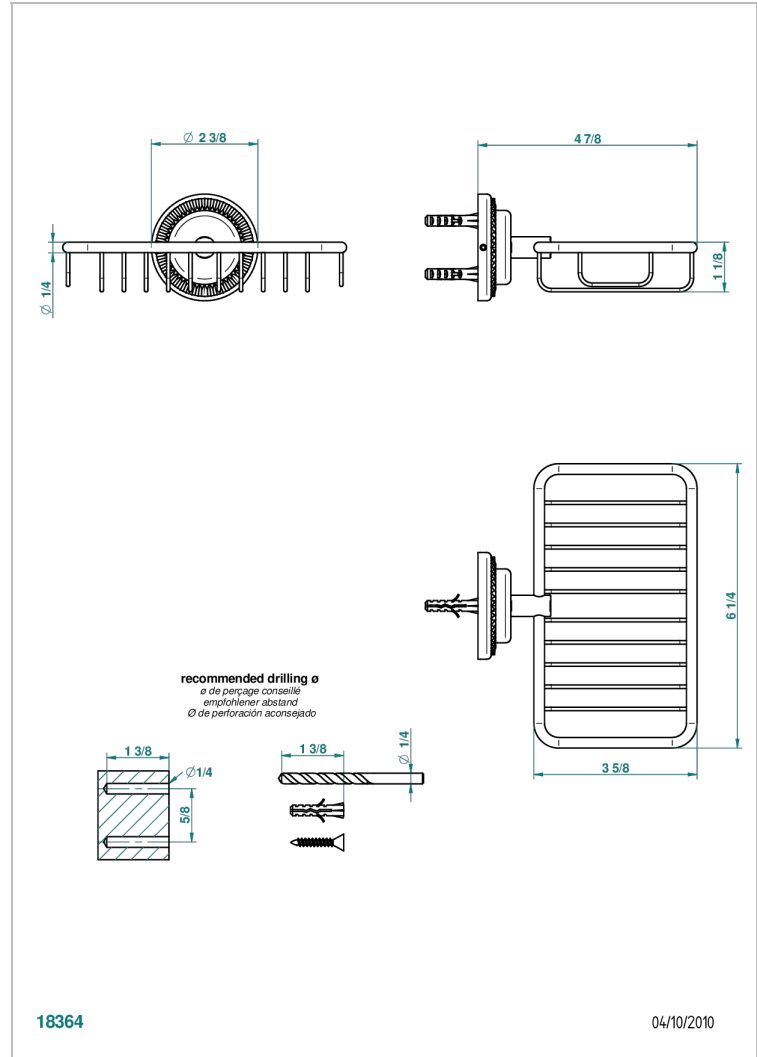

DIPLOMATE ROYALE

U4D-620

Soap basket, wall mounted 6"1/4 x 3"5/8

THG[®]
PARIS

18364

04/10/2010

CHARACTERISTIC

- Diplome Royale
- Soap basket, wall mounted 6"1/4 x 3"5/8