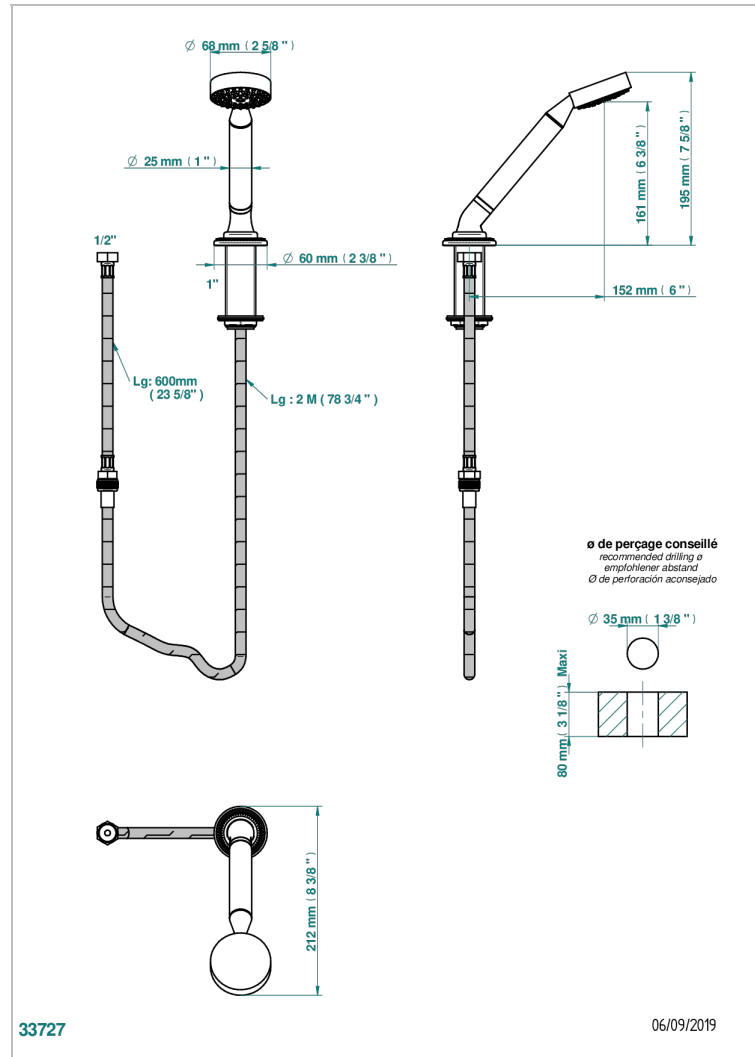

DIPLOMATE ROYALE

U4D-60A

Deck mounted hand shower, with hose

CHARACTERISTIC

- Diplome Royale
- Deck mounted hand shower, with hose

TECHNICAL SPECS

- Recommandé : 3 bars (max. 5 bars) - Advised : 43,5 psi (max. 72 psi)
- 9,5 l/min à 3 bars (2.5 gpm at 43.5 psi)

AVAILABLE FINITIONS

Black nickel - D24
Blush PVD - H62
Brass color PVD - H49
Brown bronze color PVD - F33
Chrome polished - A02
Chrome polished / gold polished - G02

Copper antique matt, coated - H07
Gold color PVD - H52
Gold mat - F07
Gold polished - F01
Gold satiney - F03
Graphite PVD - H64