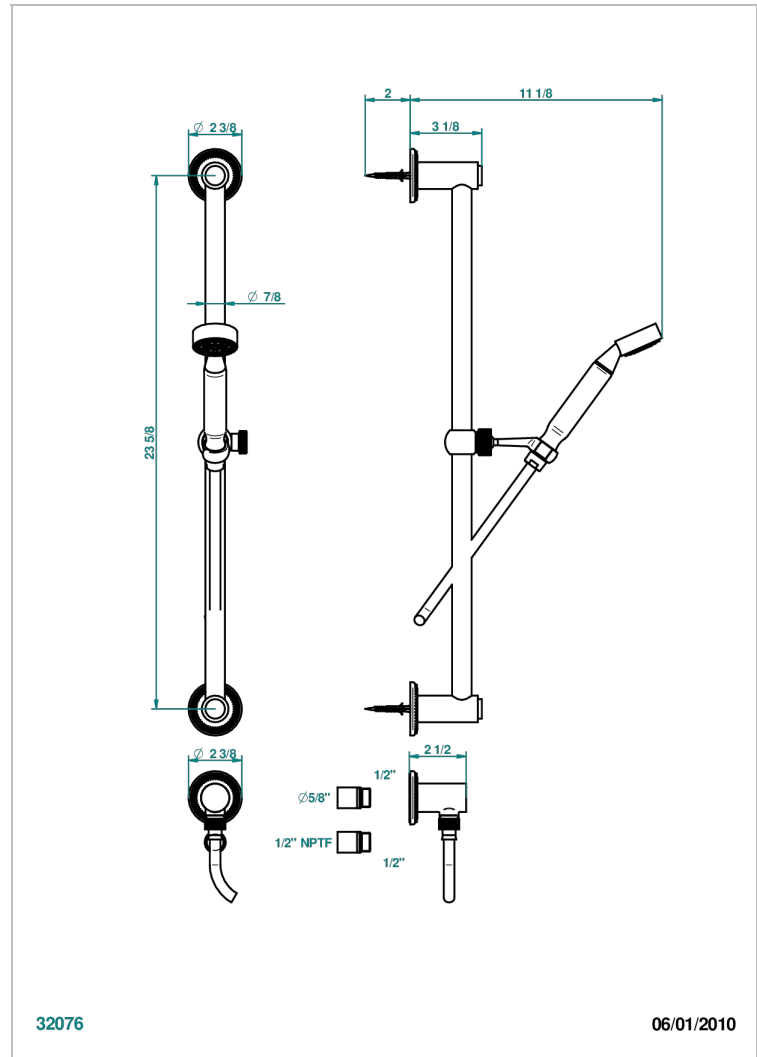

# DIPLOMATE ROYALE

U4D-58/US

Slide bar with handsower and elbow

THG<sup>®</sup>  
PARIS

## CHARACTERISTIC

- Diplome Royale
- Slide bar with handsower and elbow

## TECHNICAL SPECS

- Recommandé : 3 bars (max. 5 bars) - Advised : 43,5 psi (max. 72 psi)
- 9,5 l/min à 3 bars (2.5 gpm at 43.5 psi)