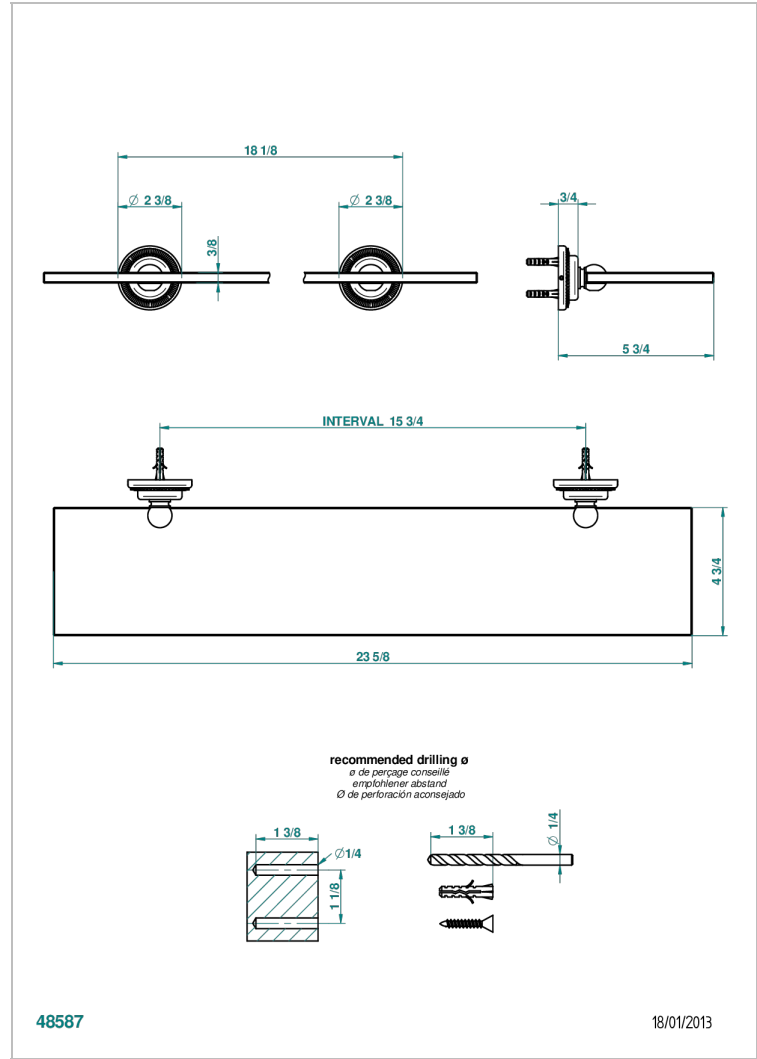

DIPLOMATE ROYALE

U4D-564

Glass shelf with brackets

48587

18/01/2013

CHARACTERISTIC

- Diplomate Royale
- Glass shelf with brackets

AVAILABLE FINITIONS