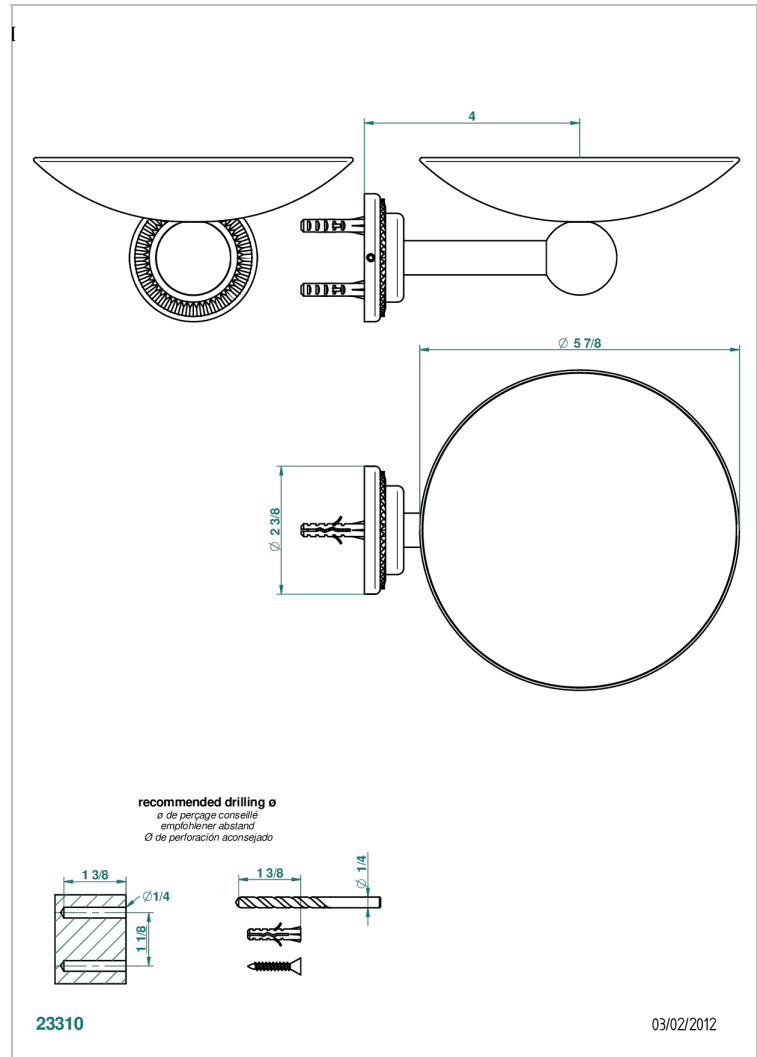

DIPLOMATE ROYALE

U4D-546GM

Soap dish, wall mounted, 6" diameter

THG[®]
PARIS

CHARACTERISTIC

- Diplome Royale
- Soap dish, wall mounted, 6" diameter

AVAILABLE FINITIONS

Black nickel - D24
Blush PVD - H62
Brass color PVD - H49
Brown bronze color PVD - F33
Chrome polished - A02
Chrome polished / gold polished - G02