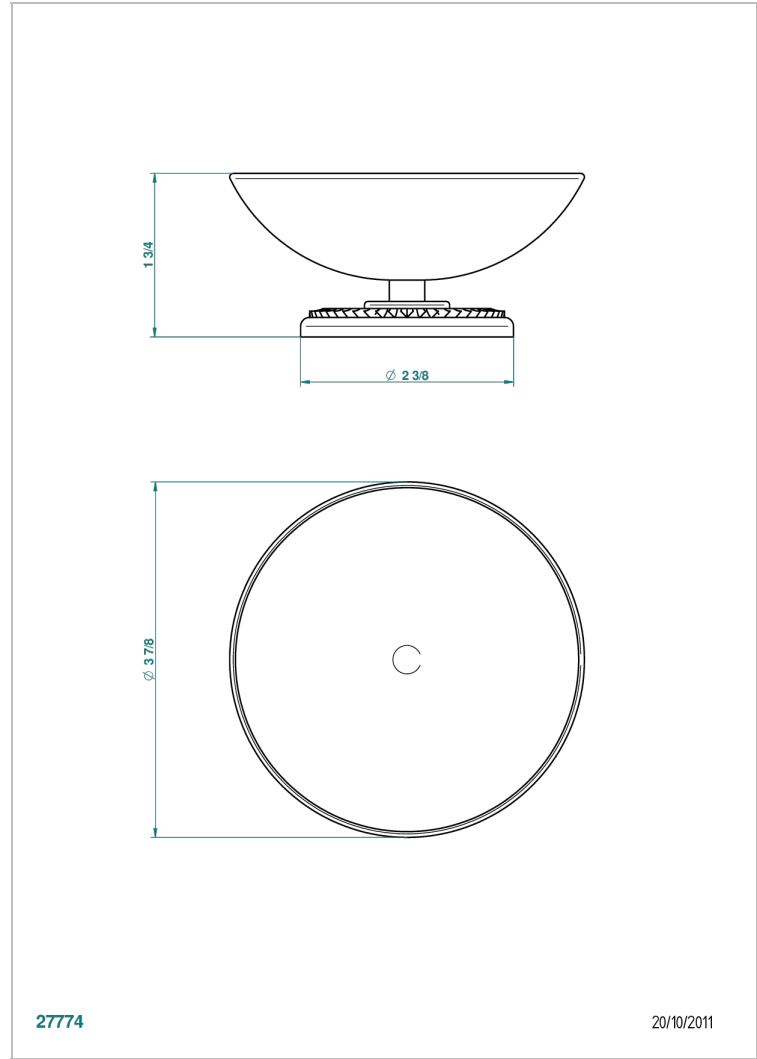

DIPLOMATE ROYALE

U4D-544

Soap dish, freestanding , 4" diameter

THG[®]
PARIS

CHARACTERISTIC

- Diplome Royale
- Soap dish, freestanding , 4" diameter

AVAILABLE FINITIONS

Black nickel - D24
Blush PVD - H62
Brass color PVD - H49
Brown bronze color PVD - F33
Chrome polished - A02
Chrome polished / gold polished - G02