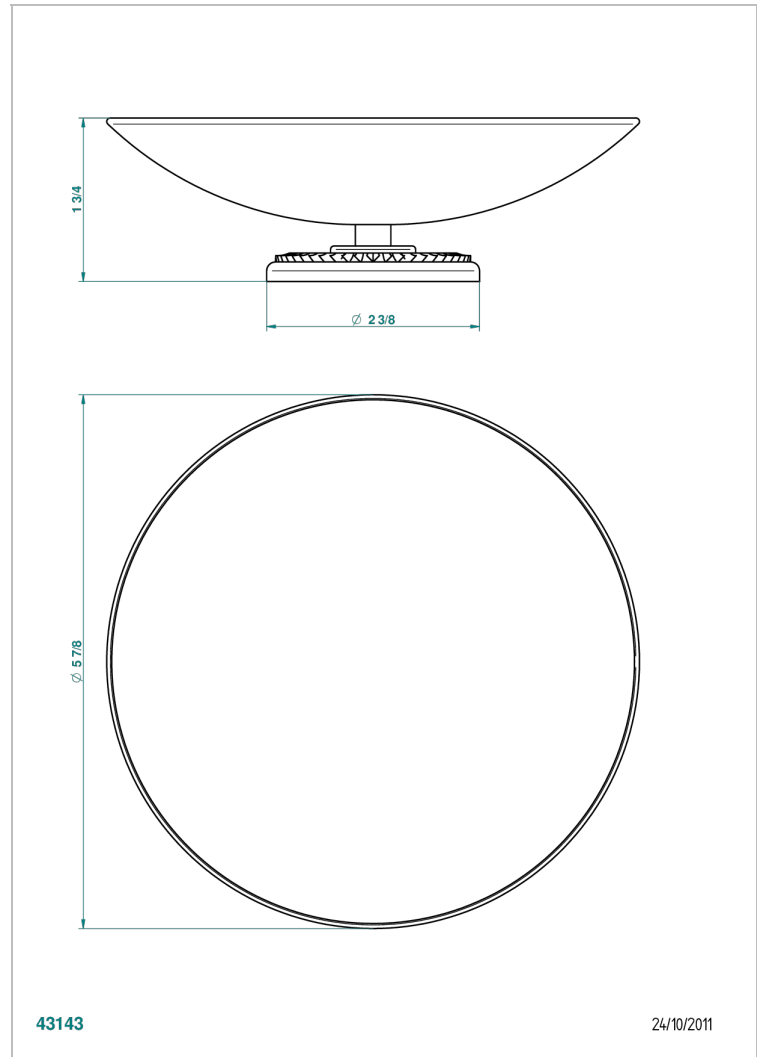

DIPLOMATE ROYALE

U4D-544GM

Soap dish, freestanding , 6" diameter

THG[®]
PARIS

CHARACTERISTIC

- Diplome Royale
- Soap dish, freestanding , 6" diameter

AVAILABLE FINITIONS

Black nickel - D24
Blush PVD - H62
Brass color PVD - H49
Brown bronze color PVD - F33
Chrome polished - A02
Chrome polished / gold polished - G02

Copper antique matt, coated - H07
Gold color PVD - H52
Gold mat - F07
Gold polished - F01
Gold satiney - F03
Graphite PVD - H64

Light coated bronze - D01
Matt Umber PVD - H67
Matt blush PVD - H60
Matt brass color PVD - H50
Matt brown bronze color PVD - F34
Matt chrome (American satin) - C02

Matt gold color PVD - H53
Matt graphite PVD - H65
Matt nickel (American satin) - C01
Matt nickel color PVD - H56
Nickel antique / Sovereign - H28
Nickel color PVD - H55

Nickel polished - B01
Rose Gold - F27
Satin chrome - C03
Silver polished, antique - H03
Silver rhodium - F18
Soft gold - F30