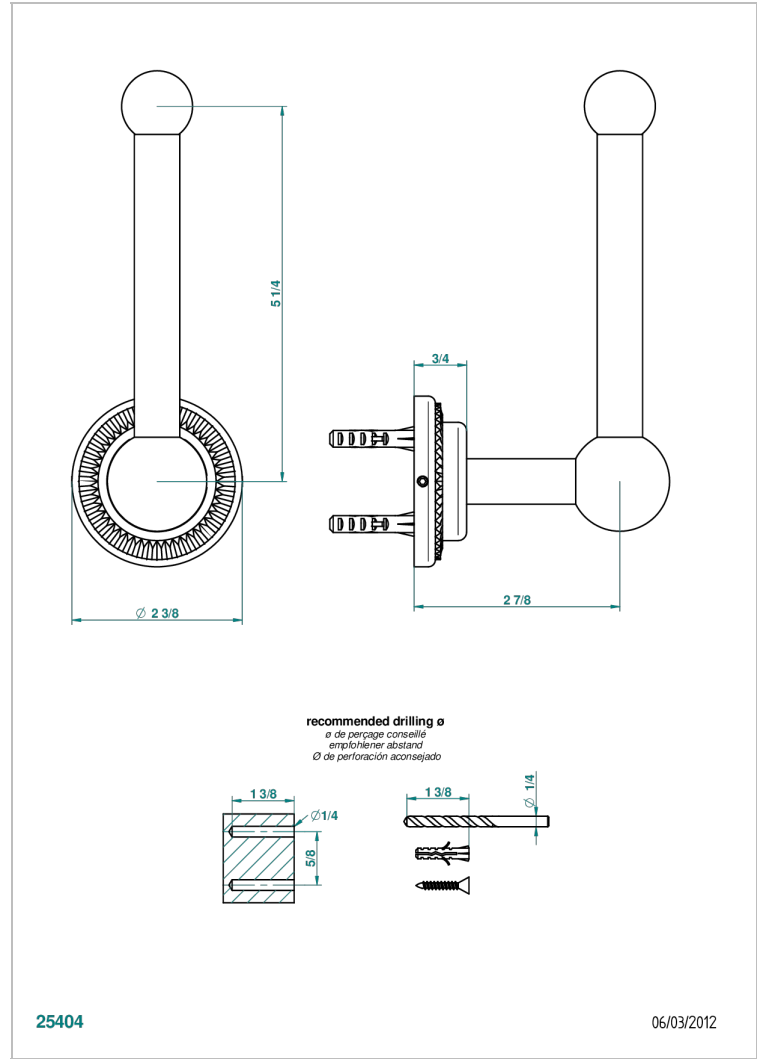

DIPLOMATE ROYALE

U4D-542

Reserve toilet paper holder

THG[®]
PARIS

CHARACTERISTIC

- Diplomat Royale
- Reserve toilet paper holder

AVAILABLE FINITIONS

Black nickel - D24
Blush PVD - H62
Brass color PVD - H49
Brown bronze color PVD - F33
Chrome polished - A02
Chrome polished / gold polished - G02

Copper antique matt, coated - H07
Gold color PVD - H52
Gold mat - F07
Gold polished - F01
Gold satiney - F03
Graphite PVD - H64

Light coated bronze - D01
Matt Umber PVD - H67
Matt blush PVD - H60
Matt brass color PVD - H50
Matt brown bronze color PVD - F34
Matt chrome (American satin) - C02

Matt gold color PVD - H53
Matt graphite PVD - H65
Matt nickel (American satin) - C01
Matt nickel color PVD - H56
Nickel antique / Sovereign - H28
Nickel color PVD - H55

Nickel polished - B01
Rose Gold - F27
Satin chrome - C03
Silver polished, antique - H03
Silver rhodium - F18
Soft gold - F30