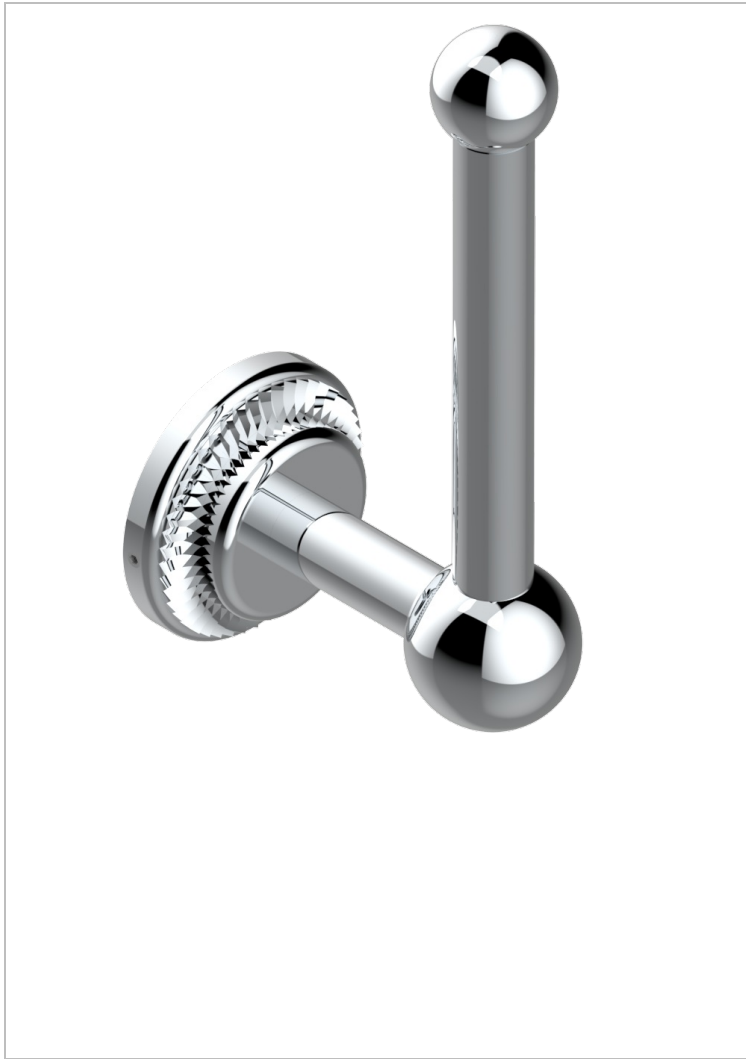

DIPLOMATE ROYALE

U4D-542

Reserve toilet paper holder

THG[®]
PARIS

CHARACTERISTIC

- Diplomat Royale
- Reserve toilet paper holder

AVAILABLE FINITIONS

Black nickel - D24
Blush PVD - H62
Brass color PVD - H49
Brown bronze color PVD - F33
Chrome polished - A02
Chrome polished / gold polished - G02

Copper antique matt, coated - H07
Gold color PVD - H52
Gold mat - F07
Gold polished - F01
Gold satiney - F03
Graphite PVD - H64

Light coated bronze - D01
Matt Umber PVD - H67
Matt blush PVD - H60
Matt brass color PVD - H50
Matt brown bronze color PVD - F34
Matt chrome (American satin) - C02

Matt gold color PVD - H53
Matt graphite PVD - H65
Matt nickel (American satin) - C01
Matt nickel color PVD - H56
Nickel antique / Sovereign - H28
Nickel color PVD - H55

Nickel polished - B01
Rose Gold - F27
Satin chrome - C03
Silver polished, antique - H03
Silver rhodium - F18
Soft gold - F30