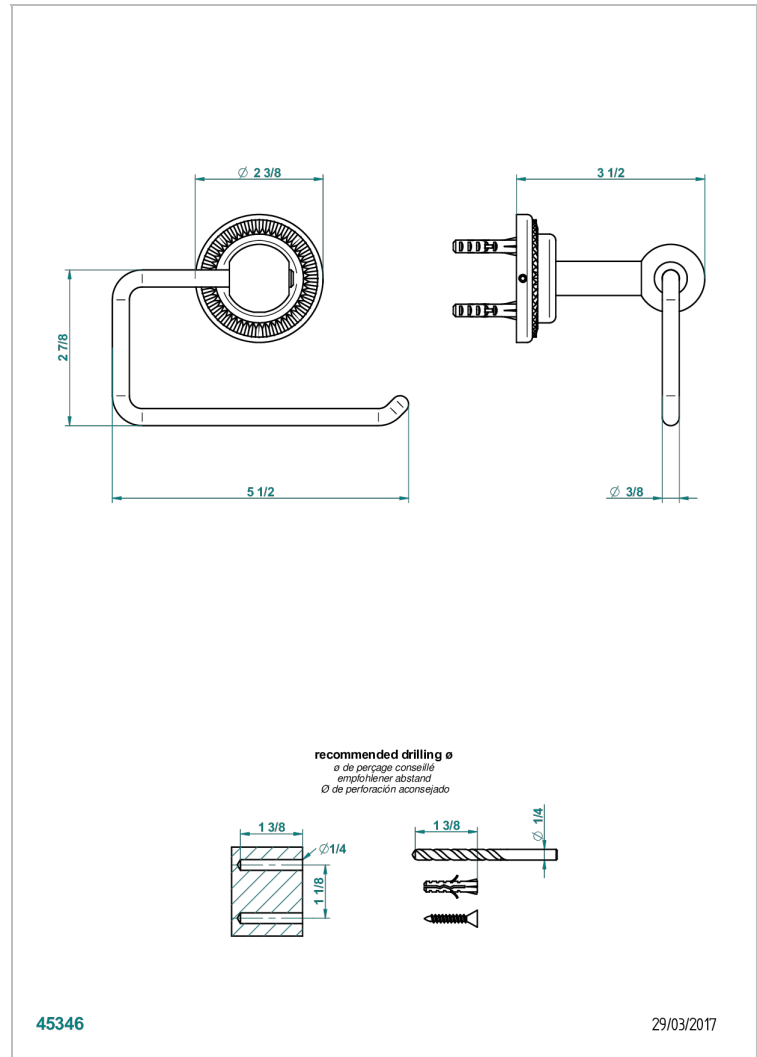

DIPLOMATE ROYALE

U4D-538A

Toilet paper holder, single mount without cover

THG[®]
PARIS

CHARACTERISTIC

- Diplome Royale
- Toilet paper holder, single mount without cover

AVAILABLE FINITIONS

Black nickel - D24