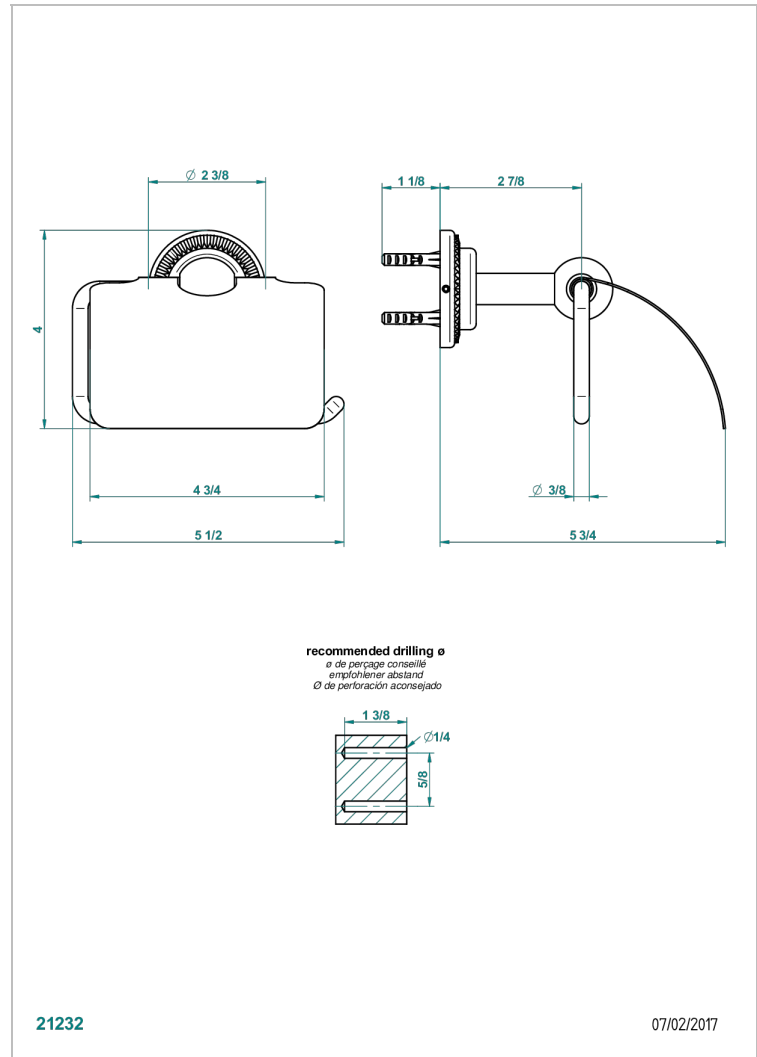

DIPLOMATE ROYALE

U4D-538AC

Toilet paper holder, single mount with cover

THG[®]
PARIS

CHARACTERISTIC

- Diplomate Royale
- Toilet paper holder, single mount with cover

AVAILABLE FINITIONS

Black nickel - D24
Blush PVD - H62
Brass color PVD - H49
Brown bronze color PVD - F33
Chrome polished - A02
Chrome polished / gold polished - G02