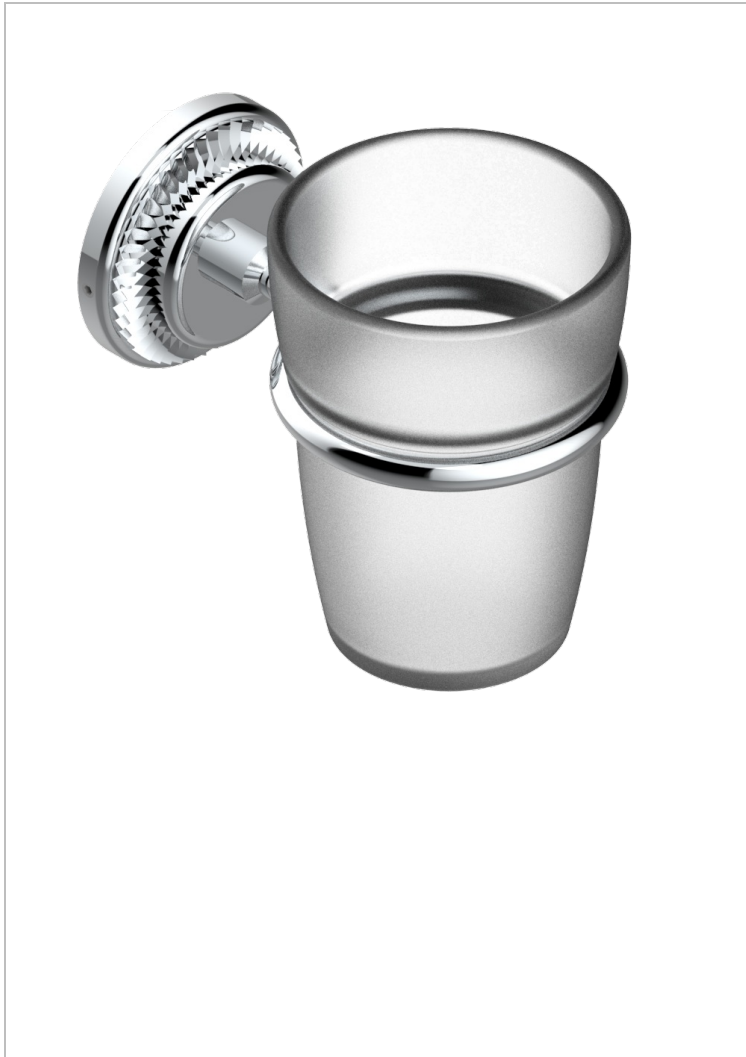

DIPLOMATE ROYALE

U4D-536

Tumbler holder, wall mounted

THG[®]
PARIS

CHARACTERISTIC

- Diplome Royale
- Tumbler holder, wall mounted

AVAILABLE FINITIONS

Black nickel - D24
Blush PVD - H62
Brass color PVD - H49
Brown bronze color PVD - F33
Chrome polished - A02
Chrome polished / gold polished - G02

Copper antique matt, coated - H07
Gold color PVD - H52
Gold mat - F07
Gold polished - F01
Gold satiney - F03
Graphite PVD - H64

Light coated bronze - D01
Matt Umber PVD - H67
Matt blush PVD - H60
Matt brass color PVD - H50
Matt brown bronze color PVD - F34
Matt chrome (American satin) - C02

Matt gold color PVD - H53
Matt graphite PVD - H65
Matt nickel (American satin) - C01
Matt nickel color PVD - H56
Nickel antique / Sovereign - H28
Nickel color PVD - H55

Nickel polished - B01
Rose Gold - F27
Satin chrome - C03
Silver polished, antique - H03
Silver rhodium - F18
Soft gold - F30