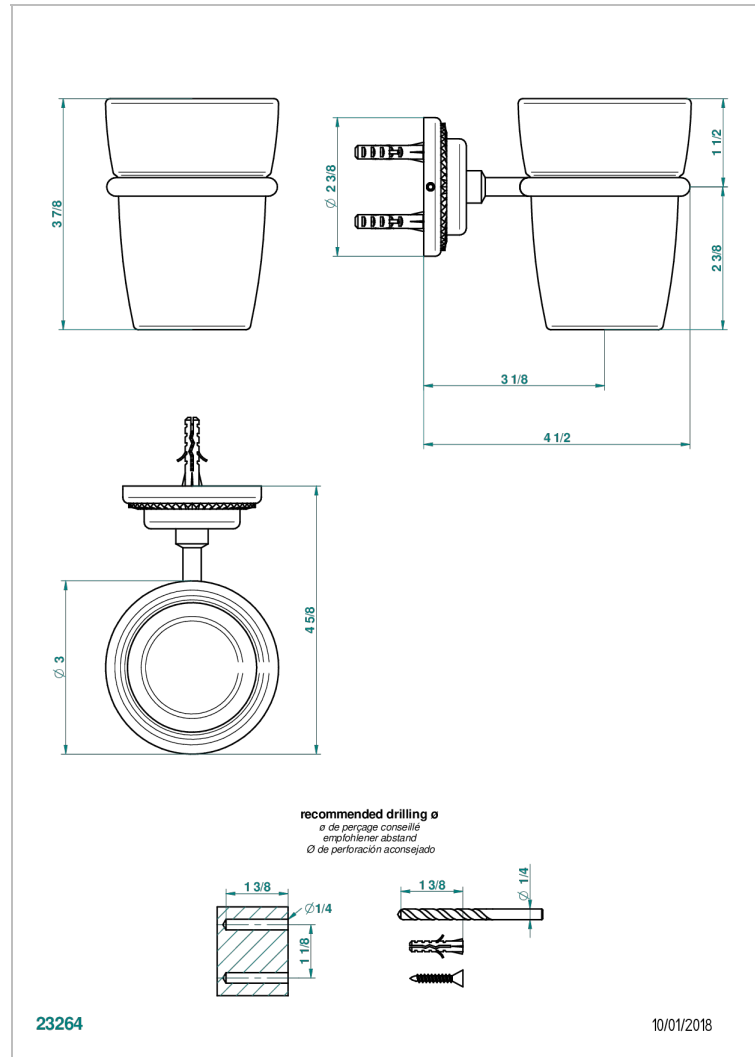

DIPLOMATE ROYALE

U4D-536

Tumbler holder, wall mounted

THG[®]
PARIS

CHARACTERISTIC

- Diplome Royale
- Tumbler holder, wall mounted

AVAILABLE FINITIONS

Black nickel - D24
Blush PVD - H62
Brass color PVD - H49
Brown bronze color PVD - F33
Chrome polished - A02
Chrome polished / gold polished - G02