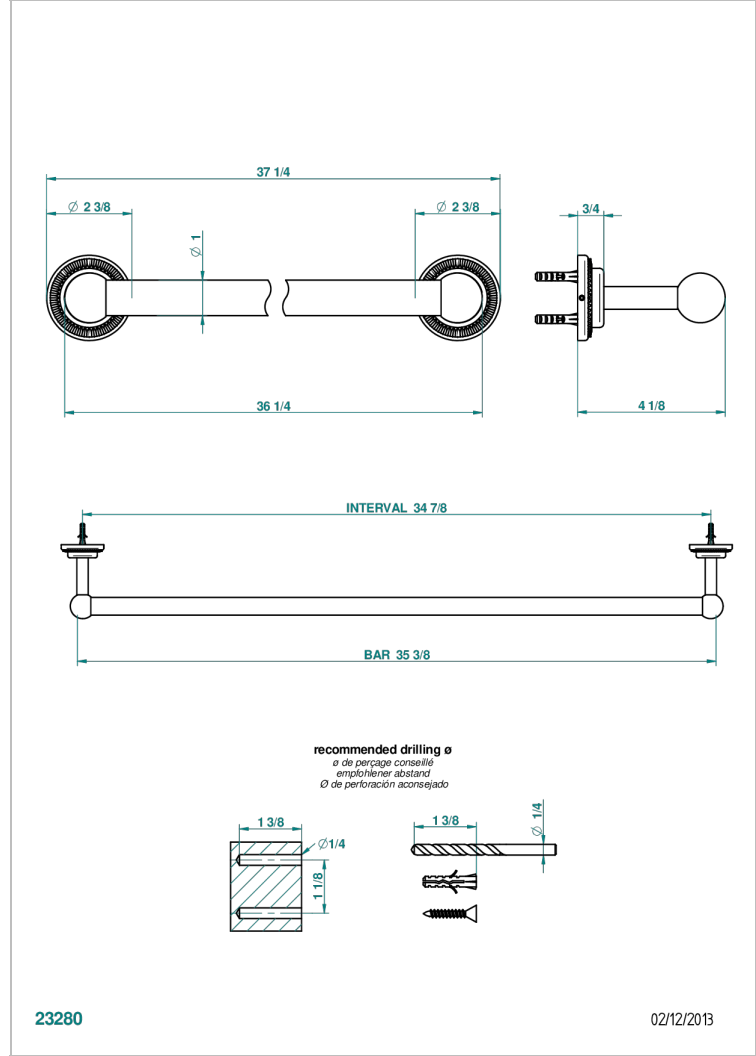

DIPLOMATE ROYALE

U4D-526

Towel bar, 35 1/2" long

THG[®]
PARIS

23280

02/12/2013

CHARACTERISTIC

- Diplome Royale
- Towel bar, 35 1/2" long