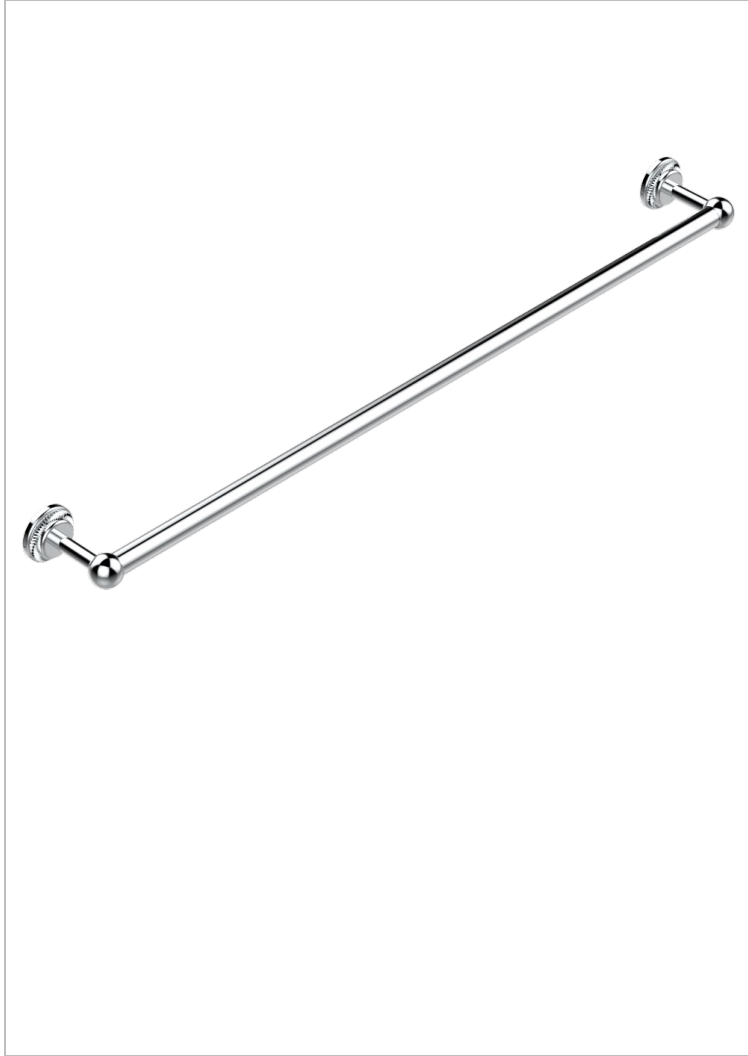

DIPLOMATE ROYALE

U4D-526

Towel bar, 35 1/2" long

THG[®]
PARIS

23280

02/12/2013

CHARACTERISTIC

- Diplome Royale
- Towel bar, 35 1/2" long

AVAILABLE FINITIONS

Black nickel - D24
Blush PVD - H62
Brass color PVD - H49
Brown bronze color PVD - F33
Chrome polished - A02
Chrome polished / gold polished - G02

Copper antique matt, coated - H07
Gold color PVD - H52
Gold mat - F07
Gold polished - F01
Gold satiney - F03
Graphite PVD - H64

Light coated bronze - D01
Matt Umber PVD - H67
Matt blush PVD - H60
Matt brass color PVD - H50
Matt brown bronze color PVD - F34
Matt chrome (American satin) - C02

Matt gold color PVD - H53
Matt graphite PVD - H65
Matt nickel (American satin) - C01
Matt nickel color PVD - H56
Nickel antique / Sovereign - H28
Nickel color PVD - H55

Nickel polished - B01
Rose Gold - F27
Satin chrome - C03
Silver polished, antique - H03
Silver rhodium - F18
Soft gold - F30