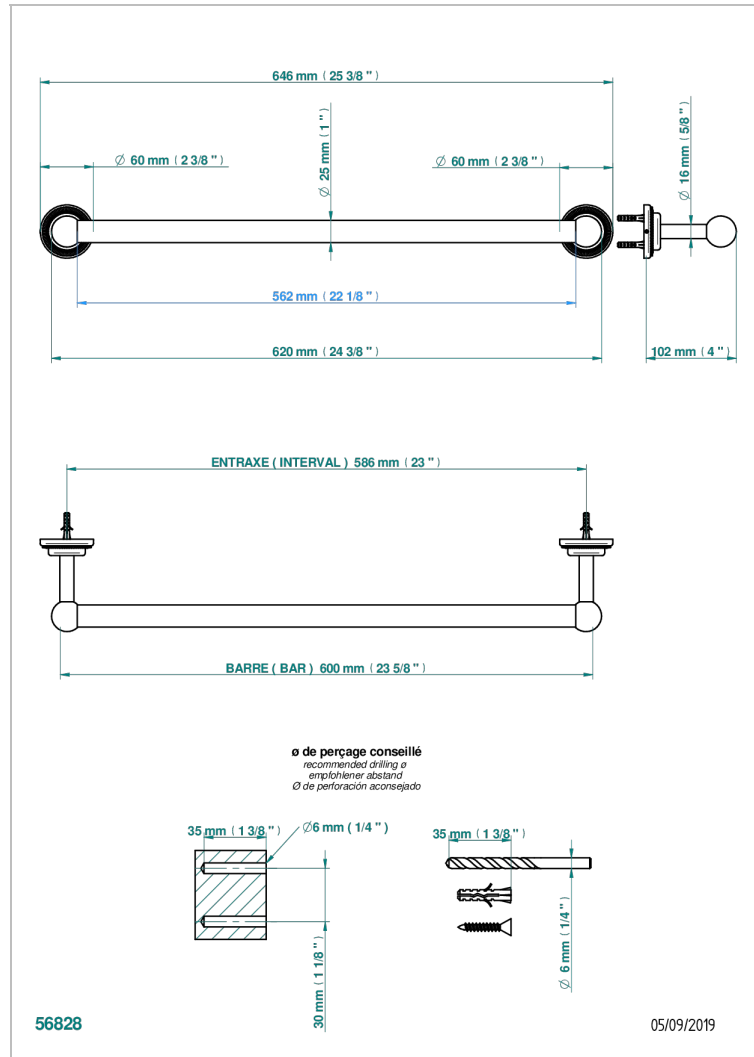

DIPLOMATE ROYALE

U4D-526/60

Towel bar, 24" long

CHARACTERISTIC

- Diplome Royale
- Towel bar, 24" long

AVAILABLE FINITIONS

Black nickel - D24
Blush PVD - H62
Brass color PVD - H49
Brown bronze color PVD - F33
Chrome polished - A02
Chrome polished / gold polished - G02