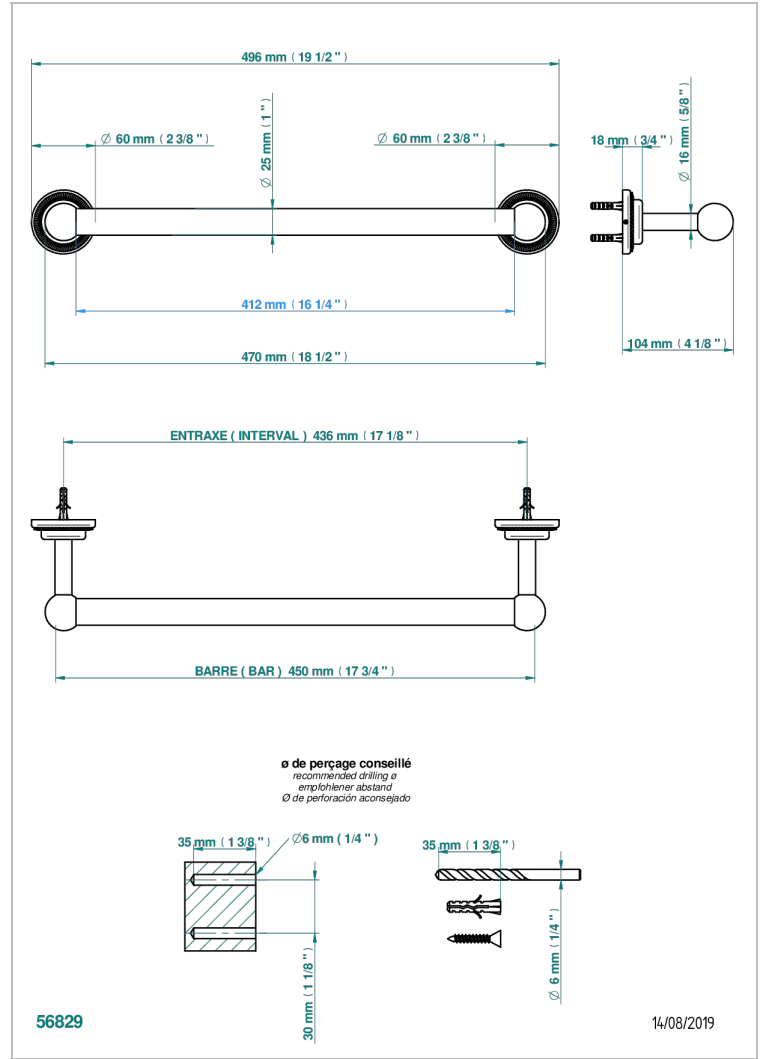

DIPLOMATE ROYALE

U4D-526/45

Towel bar, 18" long

CHARACTERISTIC

- Diplome Royale
- Towel bar, 18" long

AVAILABLE FINITIONS

Black nickel - D24
Blush PVD - H62
Brass color PVD - H49
Brown bronze color PVD - F33
Chrome polished - A02
Chrome polished / gold polished - G02