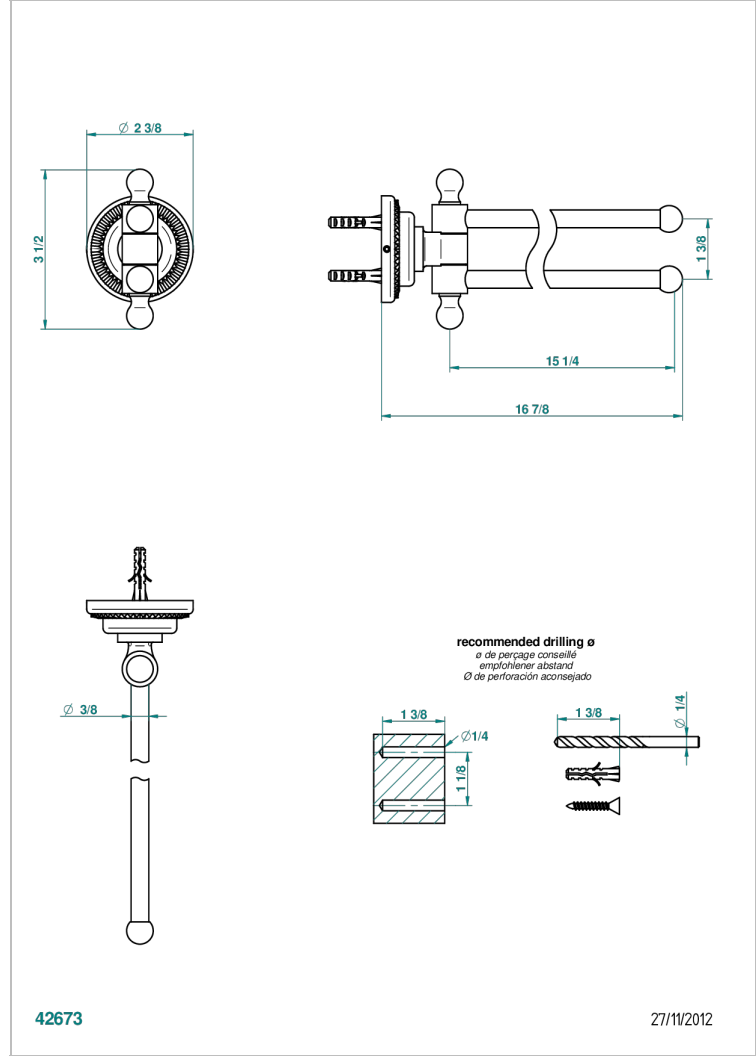

DIPLOMATE ROYALE

U4D-522

Towel bar 15 3/4" long, double swivel

THG[®]
PARIS

CHARACTERISTIC

- Diplomat Royale
- Towel bar 15 3/4" long, double swivel

AVAILABLE FINITIONS

Black nickel - D24
Blush PVD - H62
Brass color PVD - H49
Brown bronze color PVD - F33
Chrome polished - A02
Chrome polished / gold polished - G02

Matt gold color PVD - H53
Matt graphite PVD - H65
Matt nickel (American satin) - C01
Matt nickel color PVD - H56
Nickel antique / Sovereign - H28
Nickel color PVD - H55

Nickel polished - B01
Rose Gold - F27
Satin chrome - C03
Silver polished, antique - H03
Silver rhodium - F18
Soft gold - F30