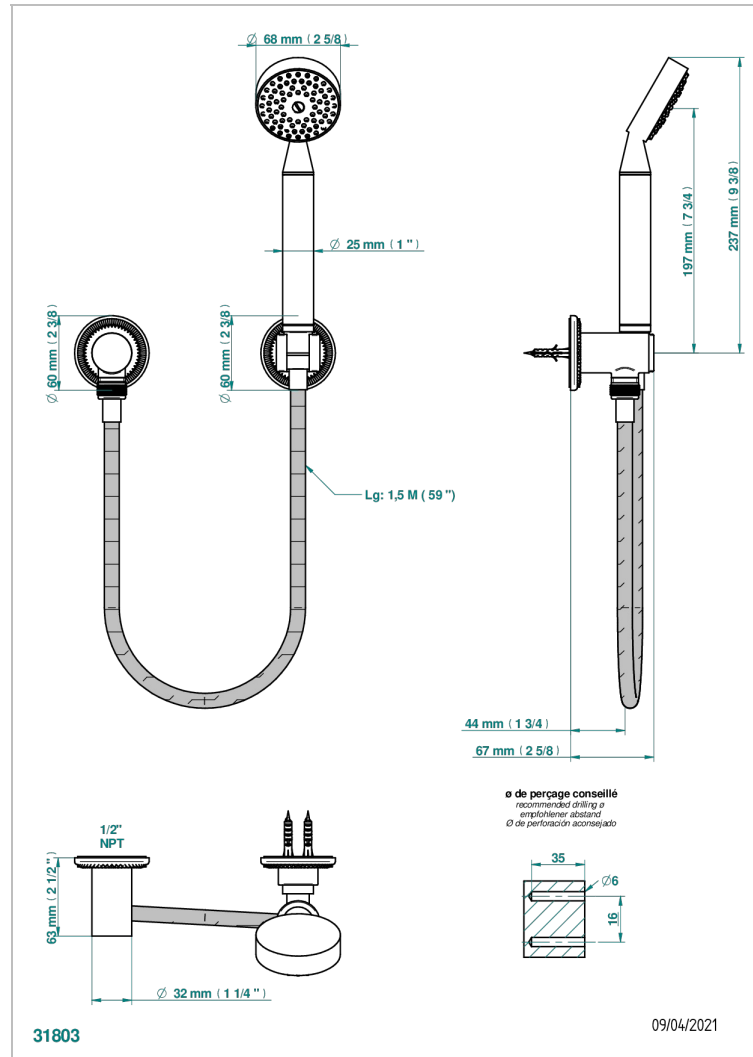

DIPLOMATE ROYALE

U4D-52/US

Wall mounted handshower with separate fixed hook

CHARACTERISTIC

- Diplome Royale
- Wall mounted handshower with separate fixed hook

TECHNICAL SPECS

- Recommandé : 3 bars (max. 5 bars) - Advised : 43,5 psi (max. 72 psi)
- 9,5 l/min à 3 bars (2.5 gpm at 43.5 psi)

AVAILABLE FINITIONS

Black nickel - D24
Blush PVD - H62
Brass color PVD - H49
Brown bronze color PVD - F33
Chrome polished - A02
Chrome polished / gold polished - G02

Copper antique matt, coated - H07
Gold color PVD - H52
Gold mat - F07
Gold polished - F01
Gold satiny - F03
Graphite PVD - H64