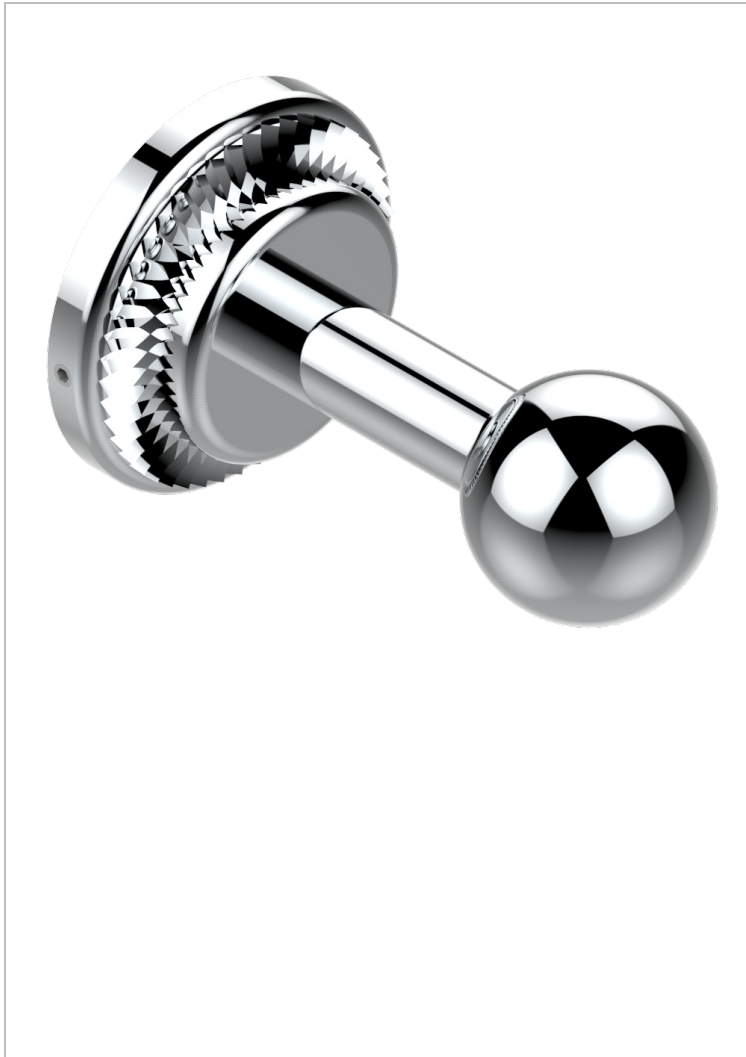

DIPLOMATE ROYALE

U4D-517

Robe hook

THG[®]
PARIS

21663

26/05/2010

CHARACTERISTIC

- Diplomate Royale
- Robe hook

AVAILABLE FINITIONS

Black nickel - D24
Blush PVD - H62
Brass color PVD - H49
Brown bronze color PVD - F33
Chrome polished - A02
Chrome polished / gold polished - G02

Copper antique matt, coated - H07
Gold color PVD - H52
Gold mat - F07
Gold polished - F01
Gold satiney - F03
Graphite PVD - H64

Light coated bronze - D01
Matt Umber PVD - H67
Matt blush PVD - H60
Matt brass color PVD - H50
Matt brown bronze color PVD - F34
Matt chrome (American satin) - C02

Matt gold color PVD - H53
Matt graphite PVD - H65
Matt nickel (American satin) - C01
Matt nickel color PVD - H56
Nickel antique / Sovereign - H28
Nickel color PVD - H55

Nickel polished - B01
Rose Gold - F27
Satin chrome - C03
Silver polished, antique - H03
Silver rhodium - F18
Soft gold - F30