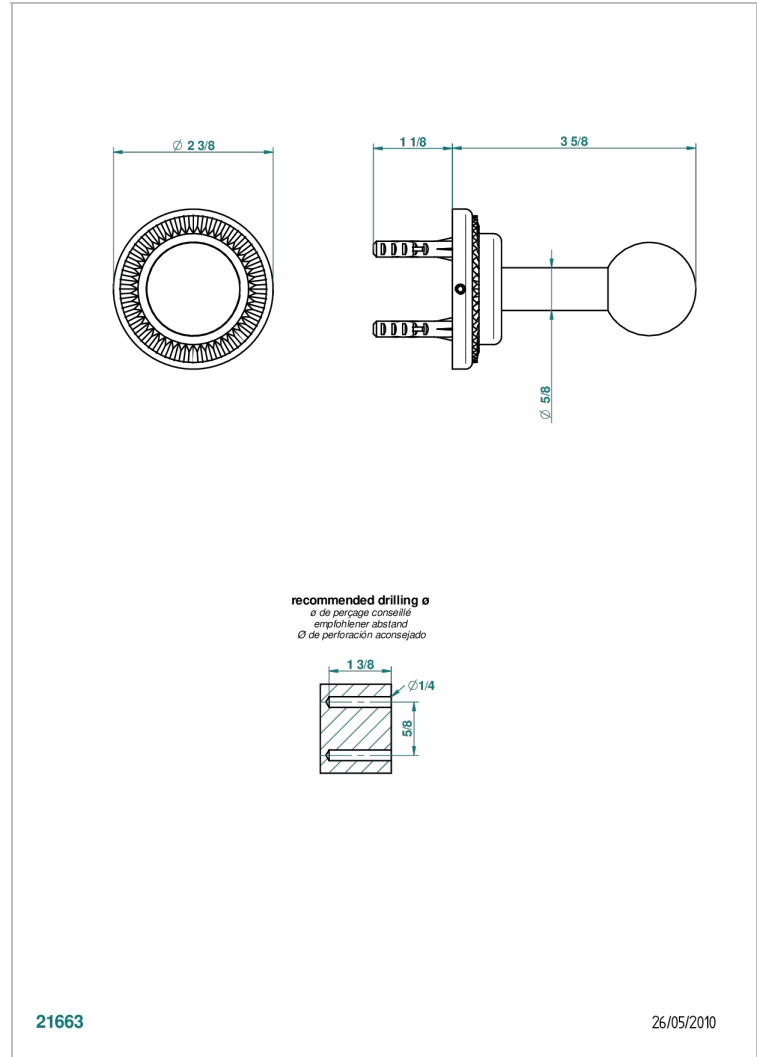

DIPLOMATE ROYALE

U4D-517

Robe hook

THG[®]
PARIS

21663

26/05/2010

CHARACTERISTIC

- Diplomate Royale
- Robe hook