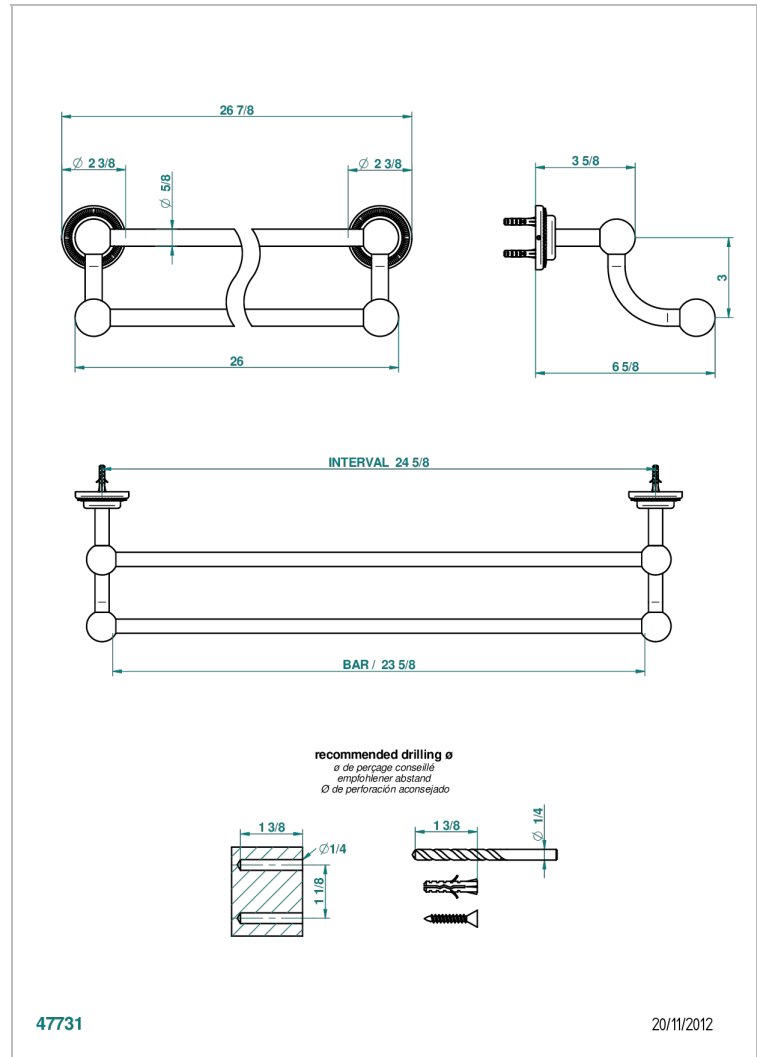

# DIPLOMATE ROYALE

U4D-516/60

Double towel bar, 24" long

THG<sup>®</sup>  
PARIS

47731

20/11/2012

## CHARACTERISTIC

- Diplome Royale
- Double towel bar, 24" long