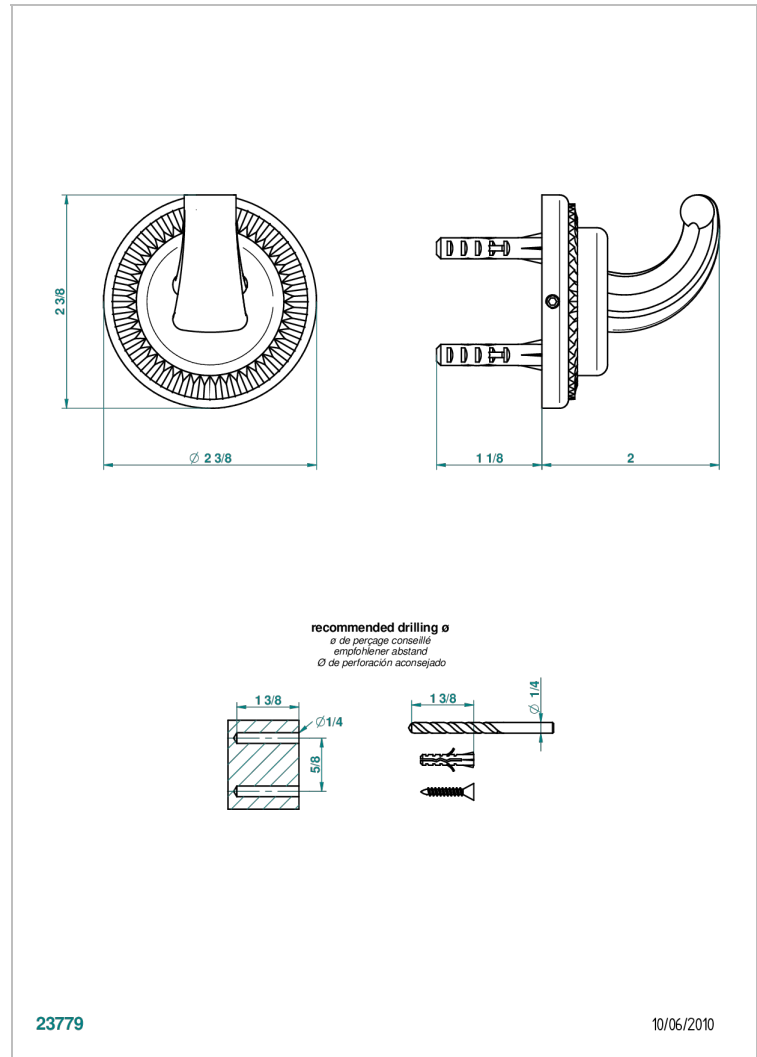

DIPLOMATE ROYALE

U4D-508

Robe hook single small

THG
PARIS

CHARACTERISTIC

- Diplome Royale
- Robe hook single small

AVAILABLE FINITIONS

Black nickel - D24
Blush PVD - H62
Brass color PVD - H49
Brown bronze color PVD - F33
Chrome polished - A02
Chrome polished / gold polished - G02

Copper antique matt, coated - H07
Gold color PVD - H52
Gold mat - F07
Gold polished - F01
Gold satiney - F03
Graphite PVD - H64

Light coated bronze - D01
Matt Umber PVD - H67
Matt blush PVD - H60
Matt brass color PVD - H50
Matt brown bronze color PVD - F34
Matt chrome (American satin) - C02

Matt gold color PVD - H53
Matt graphite PVD - H65
Matt nickel (American satin) - C01
Matt nickel color PVD - H56
Nickel antique / Sovereign - H28
Nickel color PVD - H55

Nickel polished - B01
Rose Gold - F27
Satin chrome - C03
Silver polished, antique - H03
Silver rhodium - F18
Soft gold - F30