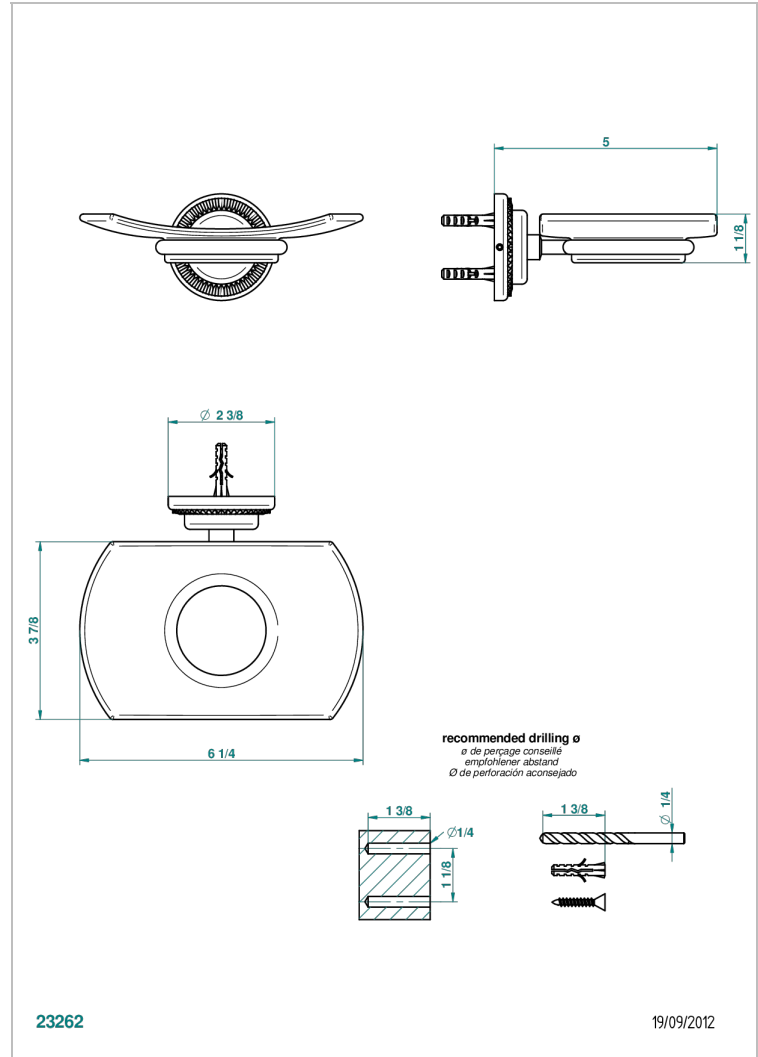

DIPLOMATE ROYALE

U4D-500

Glass soap dish, wall mounted

THG[®]
PARIS

CHARACTERISTIC

- Diplome Royale
- Glass soap dish, wall mounted

AVAILABLE FINITIONS

Black nickel - D24
Blush PVD - H62
Brass color PVD - H49
Brown bronze color PVD - F33
Chrome polished - A02
Chrome polished / gold polished - G02