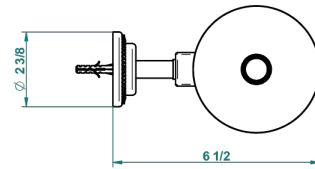

DIPLOMATE ROYALE

U4D-4720C

Metal toilet brush holder with brush with cover wall mounted

23257

12/01/2016

CHARACTERISTIC

- Diplome Royale
- Metal toilet brush holder with brush with cover wall mounted

AVAILABLE FINITIONS

Black nickel - D24

Blush PVD - H62

Brass color PVD - H49

Brown bronze color PVD - F33

Chrome polished - A02

Chrome polished / gold polished - G02

Copper antique matt, coated - H07

Gold color PVD - H52

Gold mat - F07

Gold polished - F01

Gold satiny - F03

Graphite PVD - H64

Light coated bronze - D01

Matt Umber PVD - H67

Matt blush PVD - H60

Matt brass color PVD - H50

Matt brown bronze color PVD - F34

Matt chrome (American satin) - C02

Matt gold color PVD - H53

Matt graphite PVD - H65

Matt nickel (American satin) - C01

Matt nickel color PVD - H56

Nickel antique / Sovereign - H28

Nickel color PVD - H55

Nickel polished - B01

Rose Gold - F27

Satin chrome - C03

Silver polished, antique - H03

Silver rhodium - F18

Soft gold - F30