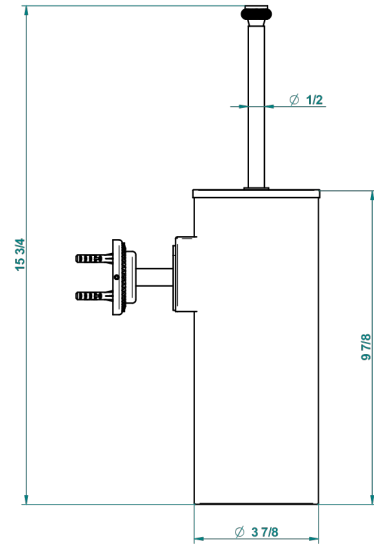

DIPLOMATE ROYALE

U4D-4720C

Metal toilet brush holder with brush with cover wall mounted

23257

12/01/2016

CHARACTERISTIC

- Diplome Royale
- Metal toilet brush holder with brush with cover wall mounted

AVAILABLE FINITIONS

Black nickel - D24

Blush PVD - H62

Brass color PVD - H49

Brown bronze color PVD - F33

Chrome polished - A02

Chrome polished / gold polished - G02

Copper antique matt, coated - H07

Gold color PVD - H52

Gold mat - F07

Gold polished - F01

Gold satiny - F03

Graphite PVD - H64

Light coated bronze - D01

Matt Umber PVD - H67

Matt blush PVD - H60

Matt brass color PVD - H50

Matt brown bronze color PVD - F34

Matt chrome (American satin) - C02

Matt gold color PVD - H53

Matt graphite PVD - H65

Matt nickel (American satin) - C01

Matt nickel color PVD - H56

Nickel antique / Sovereign - H28

Nickel color PVD - H55

Nickel polished - B01

Rose Gold - F27

Satin chrome - C03

Silver polished, antique - H03

Silver rhodium - F18

Soft gold - F30