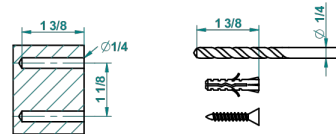

DIPLOMATE ROYALE

U4D-4720C

Metal toilet brush holder with brush with cover wall mounted

23257

12/01/2016

CHARACTERISTIC

- Diplome Royale
- Metal toilet brush holder with brush with cover wall mounted

AVAILABLE FINITIONS

Black nickel - D24

Blush PVD - H62

Brass color PVD - H49

Brown bronze color PVD - F33

Chrome polished - A02

Chrome polished / gold polished - G02

Copper antique matt, coated - H07

Gold color PVD - H52

Gold mat - F07

Gold polished - F01

Gold satiny - F03

Graphite PVD - H64

Light coated bronze - D01

Matt Umber PVD - H67

Matt blush PVD - H60

Matt brass color PVD - H50

Matt brown bronze color PVD - F34

Matt chrome (American satin) - C02

Matt gold color PVD - H53

Matt graphite PVD - H65

Matt nickel (American satin) - C01

Matt nickel color PVD - H56

Nickel antique / Sovereign - H28

Nickel color PVD - H55

Nickel polished - B01

Rose Gold - F27

Satin chrome - C03

Silver polished, antique - H03

Silver rhodium - F18

Soft gold - F30