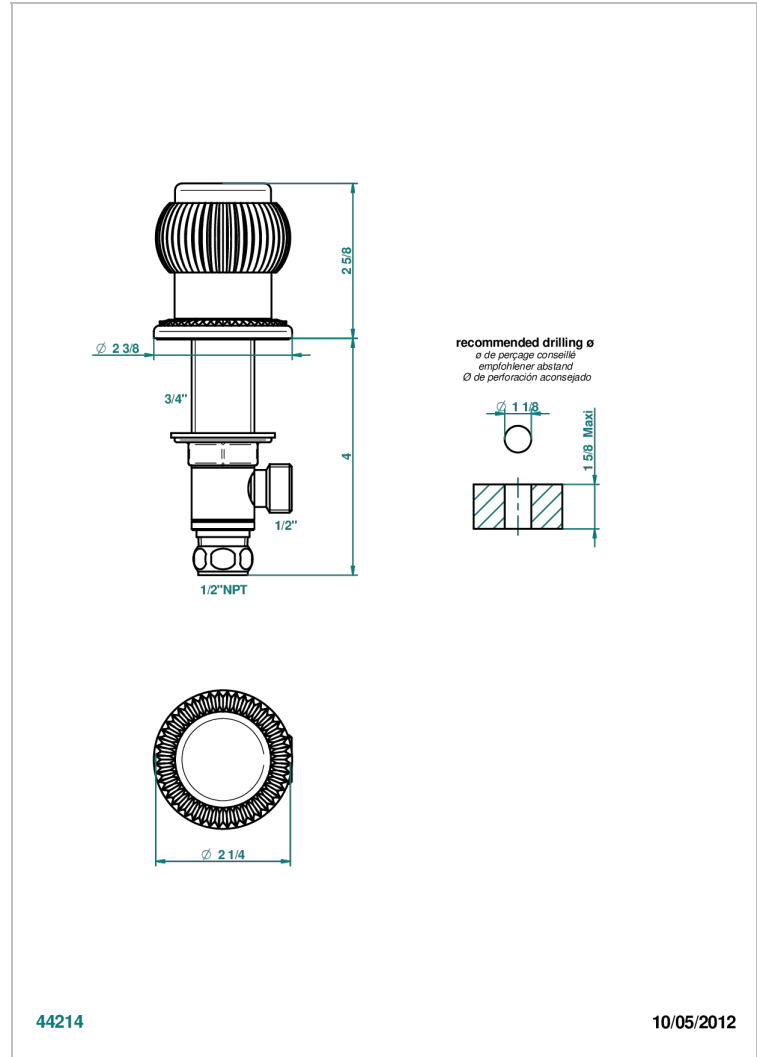

DIPLOMATE ROYALE

U4D-35/US

1/2" deck valve with trim for lavatory

44214

10/05/2012

CHARACTERISTIC

- Diplomat Royale
- 1/2" deck valve with trim for lavatory

AVAILABLE FINITIONS