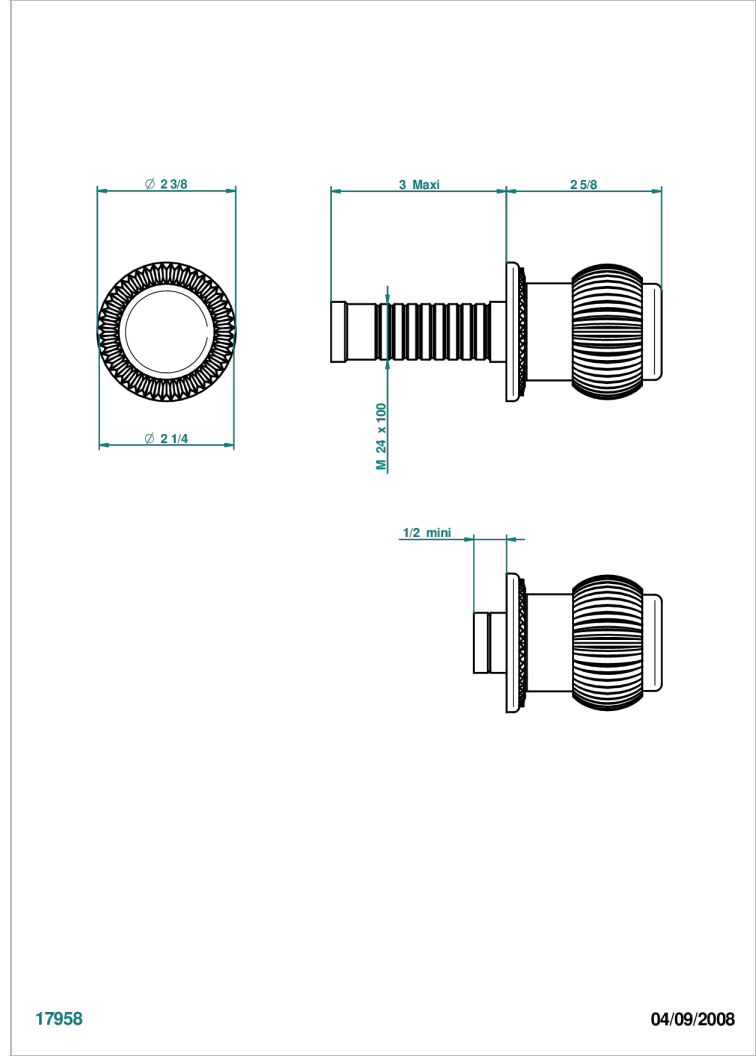

DIPLOMATE ROYALE

U4D-30B

Wall volume control 30 & 32 trim

THG[®]
PARIS

17958

04/09/2008

CHARACTERISTIC

- Diplomat Royale
- Wall volume control 30 & 32 trim

RELATED SKU'S

- Ref. G00-32CUSA 3/4" Volume control wall valve with ceramic cartridge
- Ref. G00-32HUSA 3/4" Volume control wall valve with ceramic cartridge counterclockwise
- Ref. G00-30CUSA 1/2" volume control wall valve with ceramic cartridge
- Ref. G00-30HUSA 1/2" Volume control wall valve with ceramic cartridge counterclockwise

AVAILABLE FINITIONS

Black nickel - D24
Blush PVD - H62
Brass color PVD - H49
Brown bronze color PVD - F33
Chrome polished - A02
Chrome polished / gold polished - G02

Copper antique matt, coated - H07
Gold color PVD - H52
Gold mat - F07
Gold polished - F01
Gold satiney - F03
Graphite PVD - H64

Light coated bronze - D01
Matt Umber PVD - H67
Matt blush PVD - H60
Matt brass color PVD - H50
Matt brown bronze color PVD - F34
Matt chrome (American satin) - C02

Matt gold color PVD - H53
Matt graphite PVD - H65
Matt nickel (American satin) - C01
Matt nickel color PVD - H56
Nickel antique / Sovereign - H28
Nickel color PVD - H55