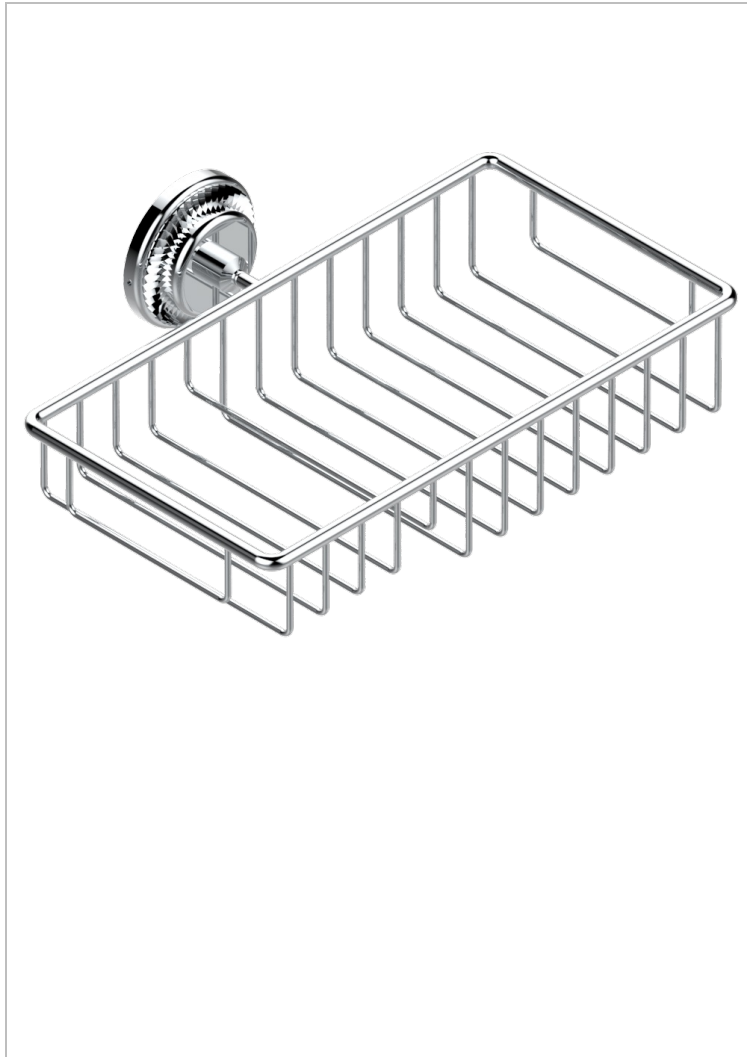

DIPLOMATE ROYALE

U4D-2620

Soap and sponge holder, wall mounted

THG[®]
PARIS

CHARACTERISTIC

- Diplome Royale
- Soap and sponge holder, wall mounted

AVAILABLE FINITIONS

Black nickel - D24
Blush PVD - H62
Brass color PVD - H49
Brown bronze color PVD - F33
Chrome polished - A02
Chrome polished / gold polished - G02

Copper antique matt, coated - H07
Gold color PVD - H52
Gold mat - F07
Gold polished - F01
Gold satiny - F03
Graphite PVD - H64

Light coated bronze - D01
Matt Umber PVD - H67
Matt blush PVD - H60
Matt brass color PVD - H50
Matt brown bronze color PVD - F34
Matt chrome (American satin) - C02

Matt gold color PVD - H53
Matt graphite PVD - H65
Matt nickel (American satin) - C01
Matt nickel color PVD - H56
Nickel antique / Sovereign - H28
Nickel color PVD - H55

Nickel polished - B01
Rose Gold - F27
Satin chrome - C03
Silver polished, antique - H03
Silver rhodium - F18
Soft gold - F30