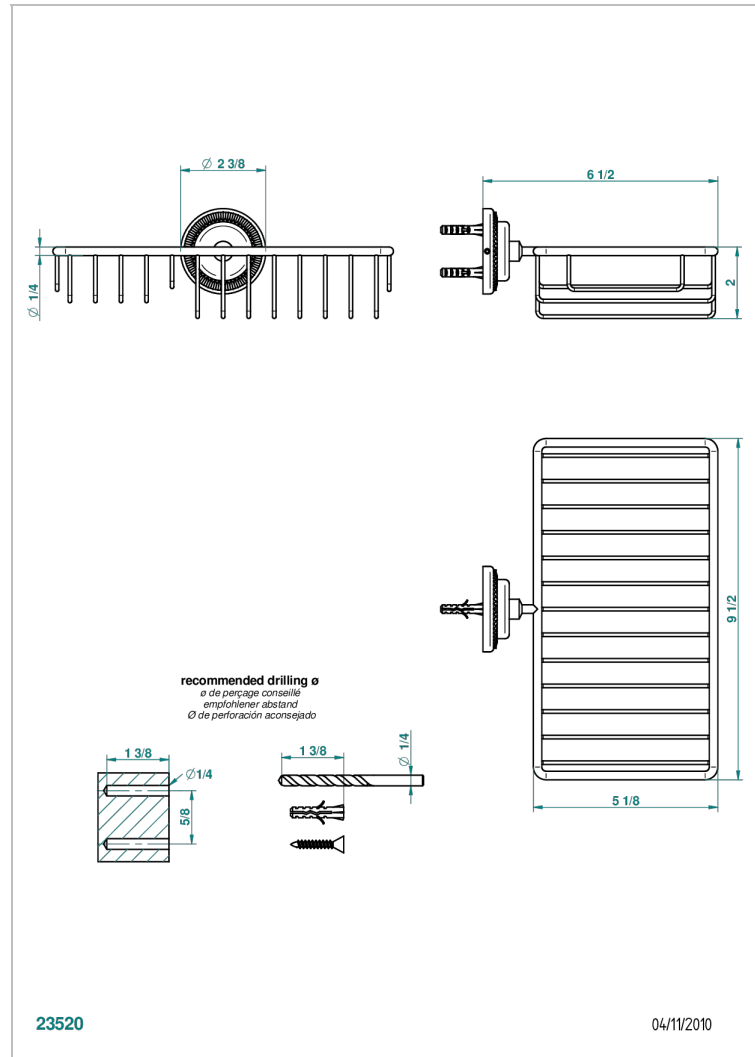

DIPLOMATE ROYALE

U4D-2620

Soap and sponge holder, wall mounted

THG[®]
PARIS

CHARACTERISTIC

- Diplome Royale
- Soap and sponge holder, wall mounted

AVAILABLE FINITIONS

Black nickel - D24
Blush PVD - H62
Brass color PVD - H49
Brown bronze color PVD - F33
Chrome polished - A02
Chrome polished / gold polished - G02