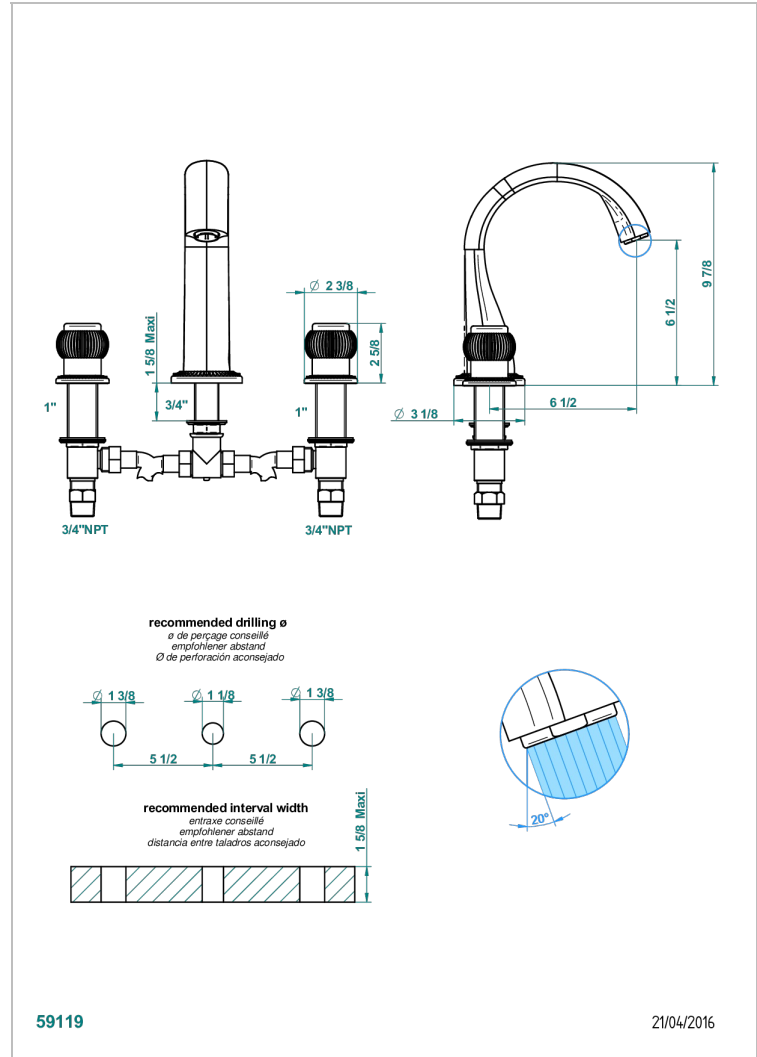

DIPLOMATE ROYALE

U4D-25SGUS

Roman tub set with 3/4" valves

CHARACTERISTIC

- Diplome Royale
- Roman tub set with 3/4" valves

AVAILABLE FINITIONS

Black nickel - D24
Blush PVD - H62
Brass color PVD - H49
Brown bronze color PVD - F33
Chrome polished - A02
Chrome polished / gold polished - G02