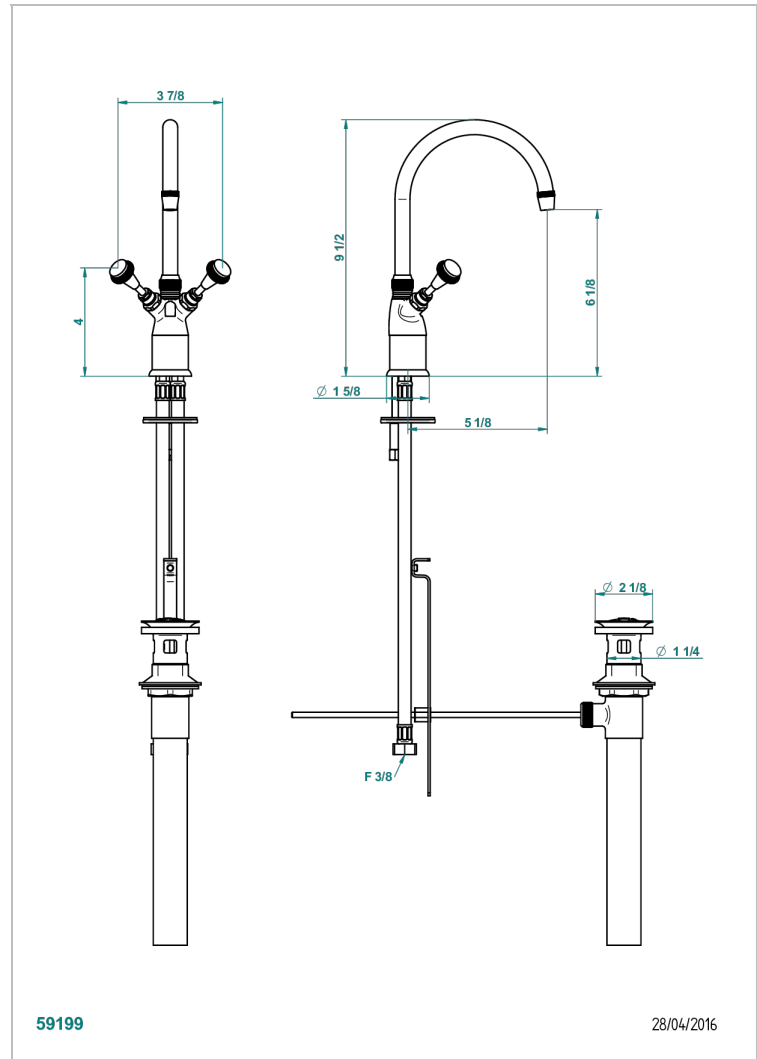

DIPLOMATE ROYALE

U4D-2161/US

Single hole bar faucet, with arc spout, with drain

THG[®]
PARIS

CHARACTERISTIC

- Diplome Royale
- Single hole bar faucet, with arc spout, with drain

AVAILABLE FINITIONS

Black nickel - D24
Blush PVD - H62
Brass color PVD - H49
Brown bronze color PVD - F33
Chrome polished - A02
Chrome polished / gold polished - G02

Copper antique matt, coated - H07
Gold color PVD - H52
Gold mat - F07
Gold polished - F01
Gold satiney - F03
Graphite PVD - H64

Light coated bronze - D01
Matt Umber PVD - H67
Matt blush PVD - H60
Matt brass color PVD - H50
Matt brown bronze color PVD - F34
Matt chrome (American satin) - C02

Matt gold color PVD - H53
Matt graphite PVD - H65
Matt nickel (American satin) - C01
Matt nickel color PVD - H56
Nickel antique / Sovereign - H28
Nickel color PVD - H55

Nickel polished - B01
Rose Gold - F27
Satin chrome - C03
Silver polished, antique - H03
Silver rhodium - F18
Soft gold - F30