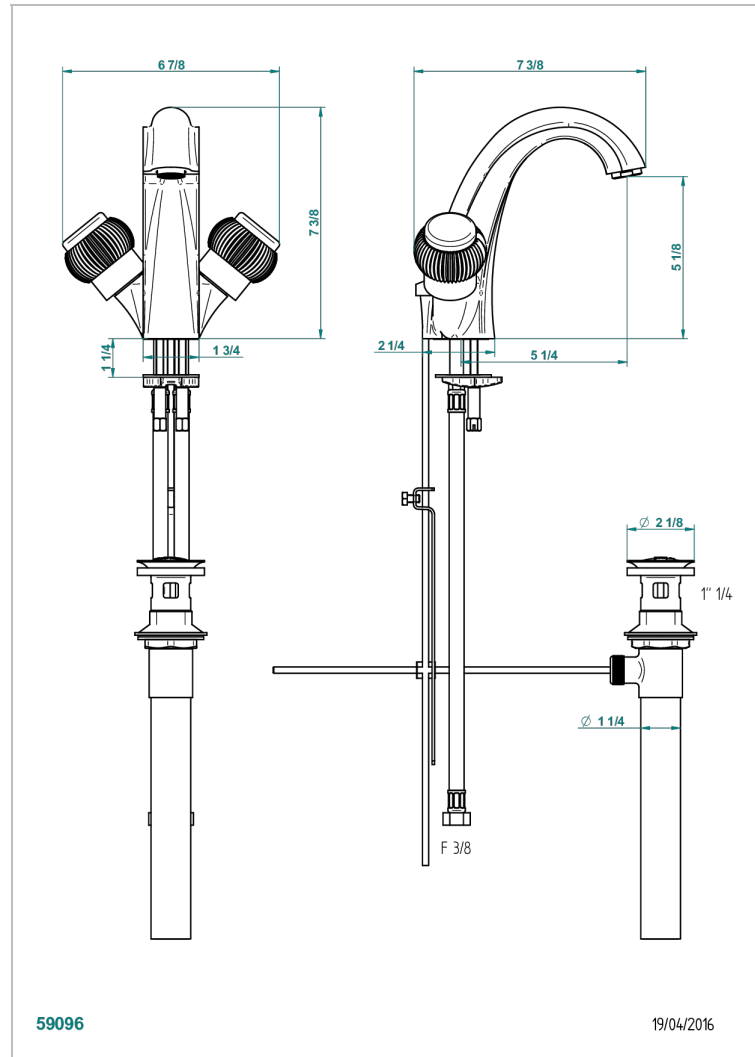

# DIPLOMATE ROYALE

U4D-2155/US

Single hole lavatory set with drain

THG<sup>®</sup>  
PARIS

## CHARACTERISTIC

- Diplome Royale
- Single hole lavatory set with drain