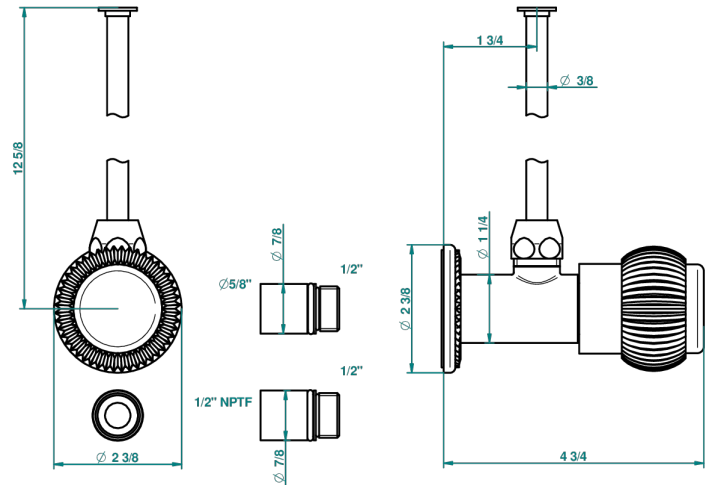

DIPLOMATE ROYALE

U4D-181/SWC

Angle supply valve with 3/8" adaptor set for toilet

31074

09/10/2008

CHARACTERISTIC

- Diplomat Royale
- Angle supply valve with 3/8" adaptor set for toilet

AVAILABLE FINITIONS