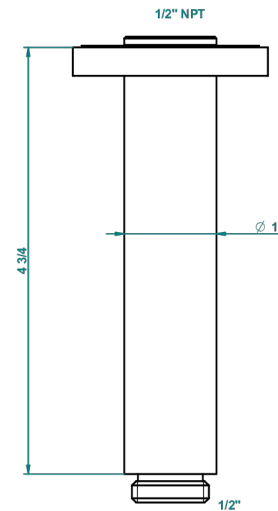

DIPLOMATE ROPED RINGS

U4C-82V/US

Vertical shower arm ceiling mounted 1/2" connection

17725

21/09/2015

CHARACTERISTIC

- Diplomat roped rings
- Vertical shower arm ceiling mounted 1/2" connection

AVAILABLE FINITIONS