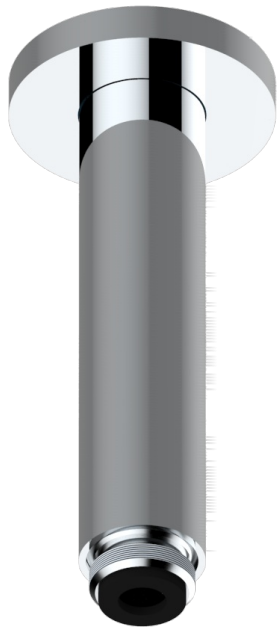

DIPLOMATE ROPED RINGS

U4C-82V/US

Vertical shower arm ceiling mounted 1/2" connection

17725

21/09/2015

CHARACTERISTIC

- Diplomat roped rings
- Vertical shower arm ceiling mounted 1/2" connection

AVAILABLE FINITIONS

Black nickel - D24
Blush PVD - H62
Brass color PVD - H49
Brown bronze color PVD - F33
Chrome polished - A02
Chrome polished / gold polished - G02

Copper antique matt, coated - H07
Gold color PVD - H52
Gold mat - F07
Gold polished - F01
Gold satiney - F03
Graphite PVD - H64

Light coated bronze - D01
Matt Umber PVD - H67
Matt blush PVD - H60
Matt brass color PVD - H50
Matt brown bronze color PVD - F34
Matt chrome (American satin) - C02

Matt gold color PVD - H53
Matt graphite PVD - H65
Matt nickel (American satin) - C01
Matt nickel color PVD - H56
Nickel antique / Sovereign - H28
Nickel color PVD - H55

Nickel polished - B01
Rose Gold - F27
Satin chrome - C03
Silver polished, antique - H03
Silver rhodium - F18
Soft gold - F30