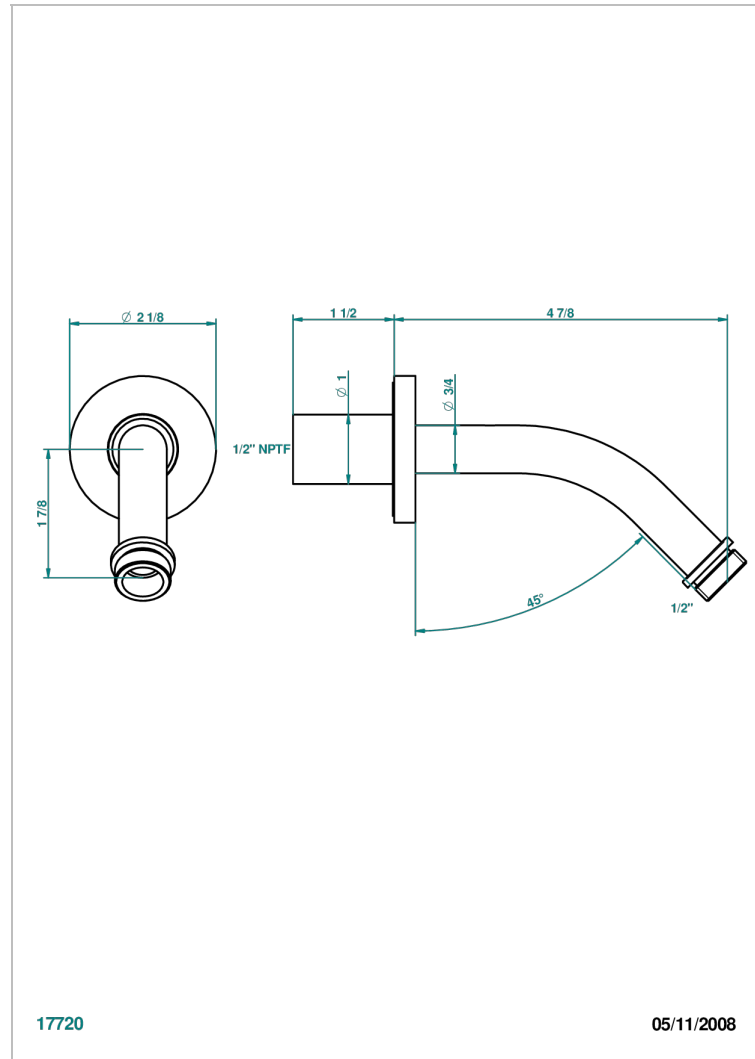

DIPLOMATE ROPED RINGS

U4C-82/US

Horizontal shower arm, 45°, lg: 4" 3/4

17720

05/11/2008

CHARACTERISTIC

- Diplomat roped rings
- Horizontal shower arm, 45°, lg: 4" 3/4

AVAILABLE FINITIONS