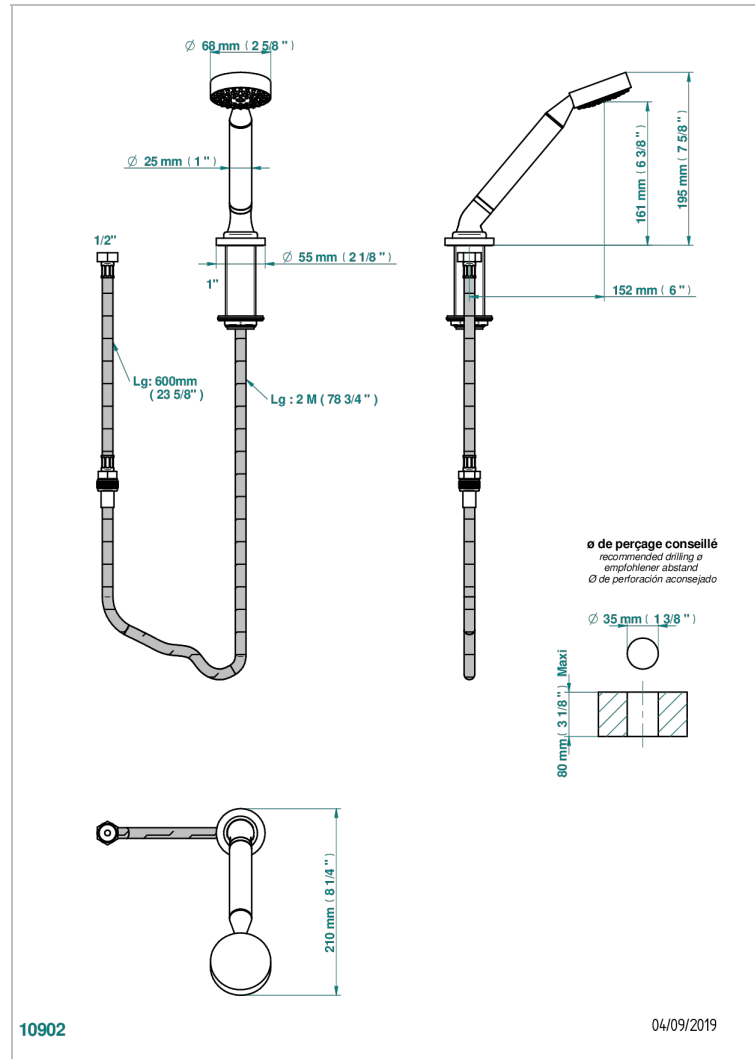

# DIPLOMATE ROPED RINGS

U4C-60A

Deck mounted hand shower, with hose

## CHARACTERISTIC

- Diplomate roped rings
- Deck mounted hand shower, with hose

## TECHNICAL SPECS

- Recommandé : 3 bars (max. 5 bars) - Advised : 43,5 psi (max. 72 psi)
- 9,5 l/min à 3 bars (2.5 gpm at 43.5 psi)