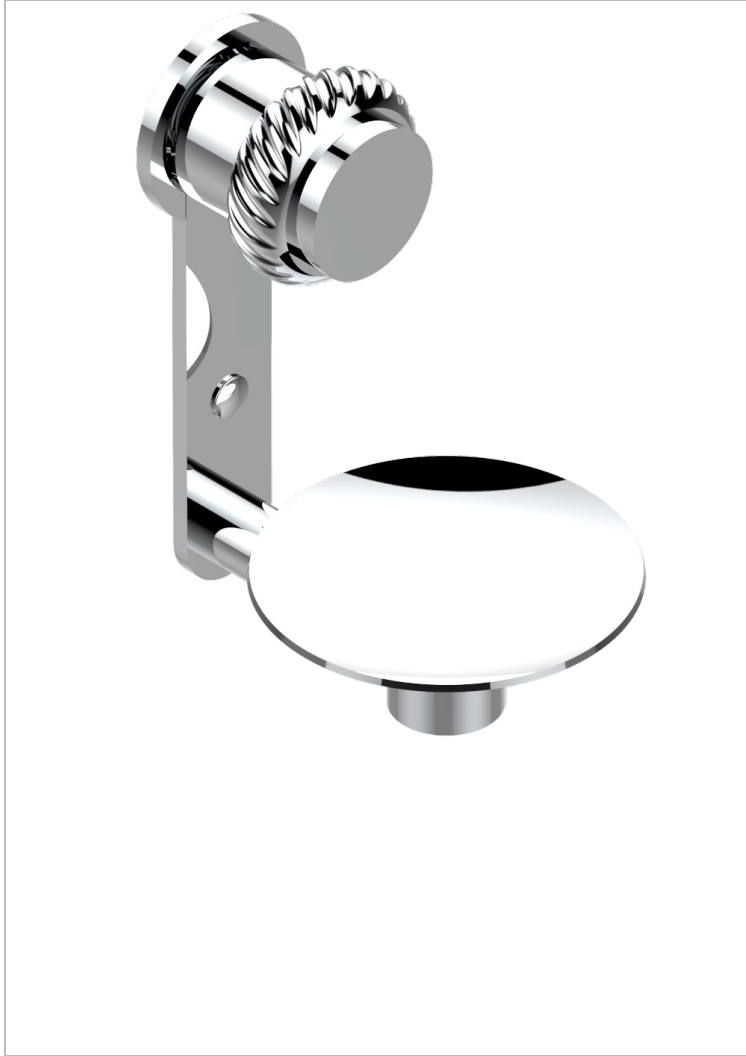

DIPLOMATE ROPED RINGS

U4C-546

Soap dish, wall mounted, 4" diameter

CHARACTERISTIC

- Diplomate roped rings
- Soap dish, wall mounted, 4" diameter

AVAILABLE FINITIONS

Black nickel - D24

Blush PVD - H62

Brass color PVD - H49

Brown bronze color PVD - F33

Chrome polished - A02

Chrome polished / gold polished - G02

Copper antique matt, coated - H07

Gold color PVD - H52

Gold mat - F07

Gold polished - F01

Gold satiney - F03

Graphite PVD - H64

Light coated bronze - D01

Matt Umber PVD - H67

Matt blush PVD - H60

Matt brass color PVD - H50

Matt brown bronze color PVD - F34

Matt chrome (American satin) - C02

Matt gold color PVD - H53

Matt graphite PVD - H65

Matt nickel (American satin) - C01

Matt nickel color PVD - H56

Nickel antique / Sovereign - H28

Nickel color PVD - H55

Nickel polished - B01

Rose Gold - F27