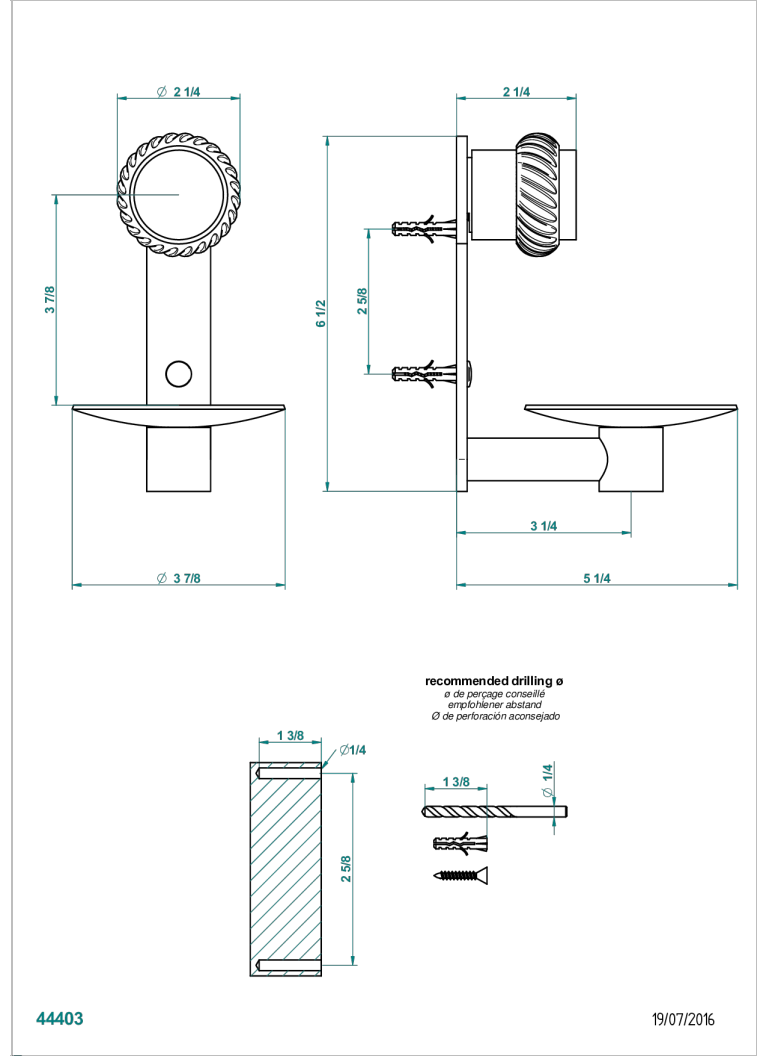

DIPLOMATE ROPED RINGS

U4C-546

Soap dish, wall mounted, 4" diameter

CHARACTERISTIC

- Diplomate roped rings
- Soap dish, wall mounted, 4" diameter

AVAILABLE FINITIONS

Black nickel - D24

Blush PVD - H62