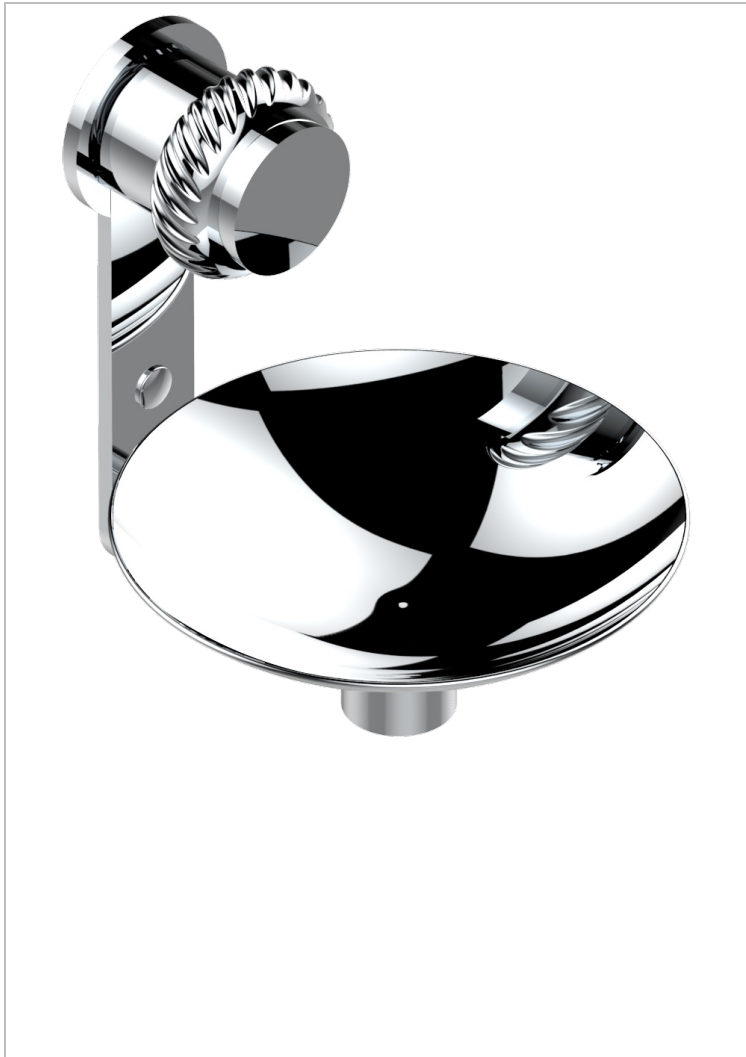

DIPLOMATE ROPED RINGS

U4C-546GM

Soap dish, wall mounted, 6" diameter

CHARACTERISTIC

- Diplomate roped rings
- Soap dish, wall mounted, 6" diameter

AVAILABLE FINITIONS

Black nickel - D24
Blush PVD - H62
Brass color PVD - H49
Brown bronze color PVD - F33
Chrome polished - A02
Chrome polished / gold polished - G02

Copper antique matt, coated - H07
Gold color PVD - H52
Gold mat - F07
Gold polished - F01
Gold satiney - F03
Graphite PVD - H64

Light coated bronze - D01
Matt Umber PVD - H67
Matt blush PVD - H60
Matt brass color PVD - H50
Matt brown bronze color PVD - F34
Matt chrome (American satin) - C02

Matt gold color PVD - H53
Matt graphite PVD - H65
Matt nickel (American satin) - C01
Matt nickel color PVD - H56
Nickel antique / Sovereign - H28
Nickel color PVD - H55

Nickel polished - B01
Rose Gold - F27
Satin chrome - C03
Silver polished, antique - H03
Silver rhodium - F18
Soft gold - F30