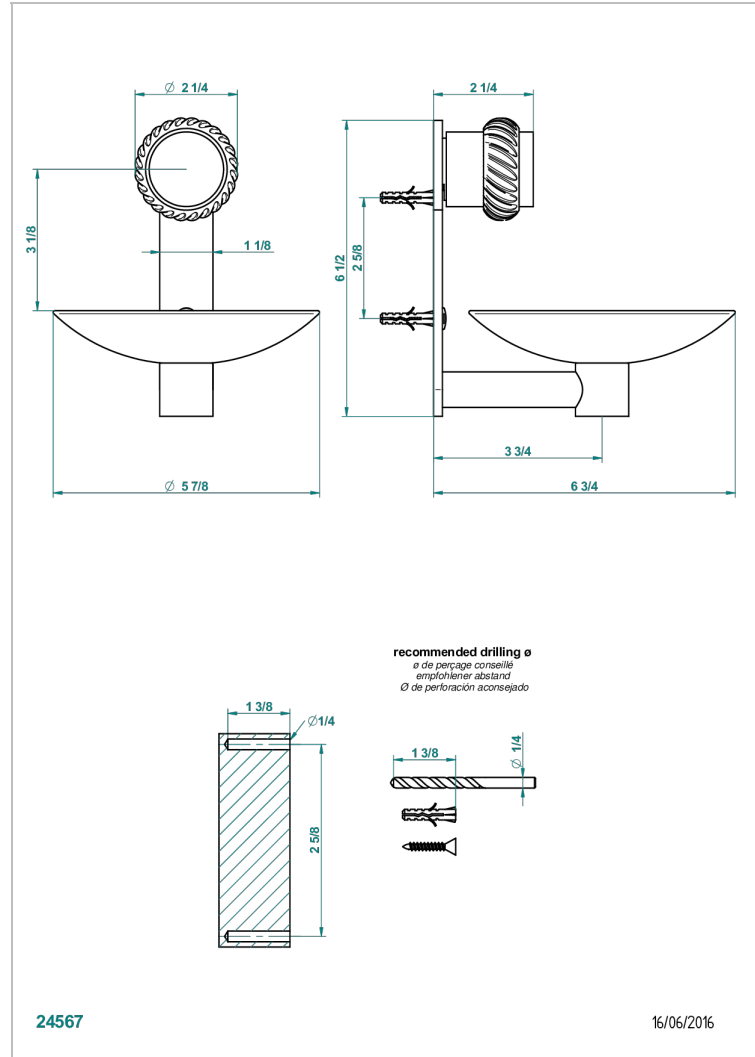

DIPLOMATE ROPED RINGS

U4C-546GM

Soap dish, wall mounted, 6" diameter

CHARACTERISTIC

- Diplomate roped rings
- Soap dish, wall mounted, 6" diameter

AVAILABLE FINITIONS

Black nickel - D24
Blush PVD - H62
Brass color PVD - H49
Brown bronze color PVD - F33
Chrome polished - A02
Chrome polished / gold polished - G02