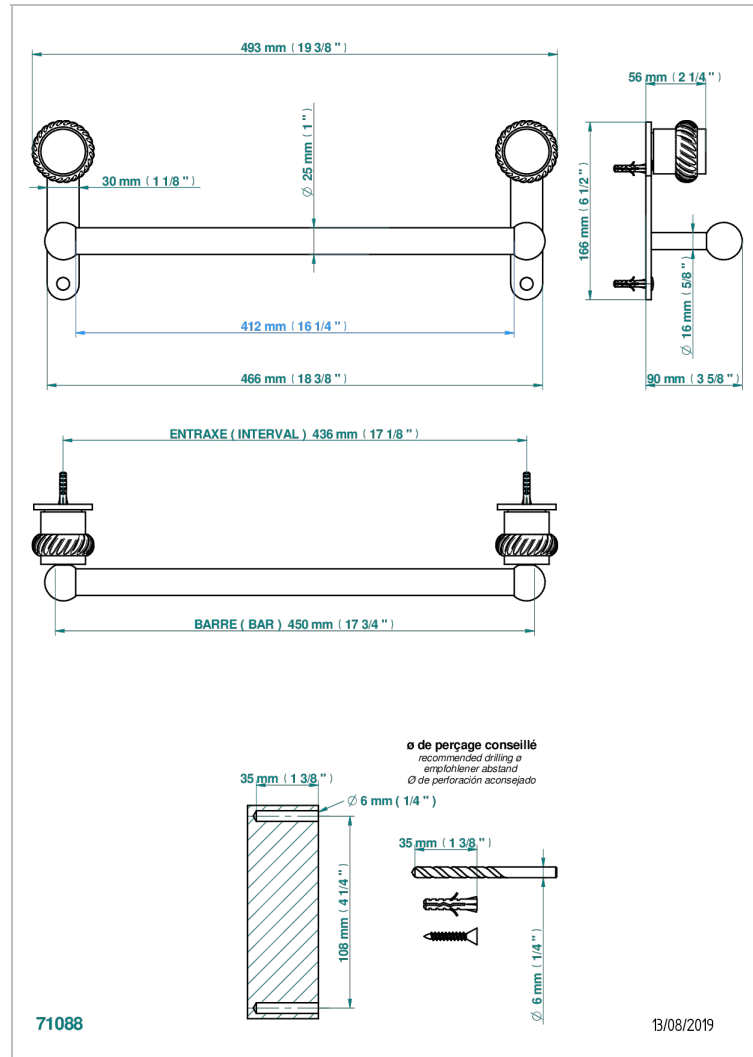

DIPLOMATE ROPED RINGS

U4C-526/45

Towel bar, 18" long

CHARACTERISTIC

- Diplomate roped rings
- Towel bar, 18" long

AVAILABLE FINITIONS

Black nickel - D24
Blush PVD - H62
Brass color PVD - H49
Brown bronze color PVD - F33
Chrome polished - A02
Chrome polished / gold polished - G02