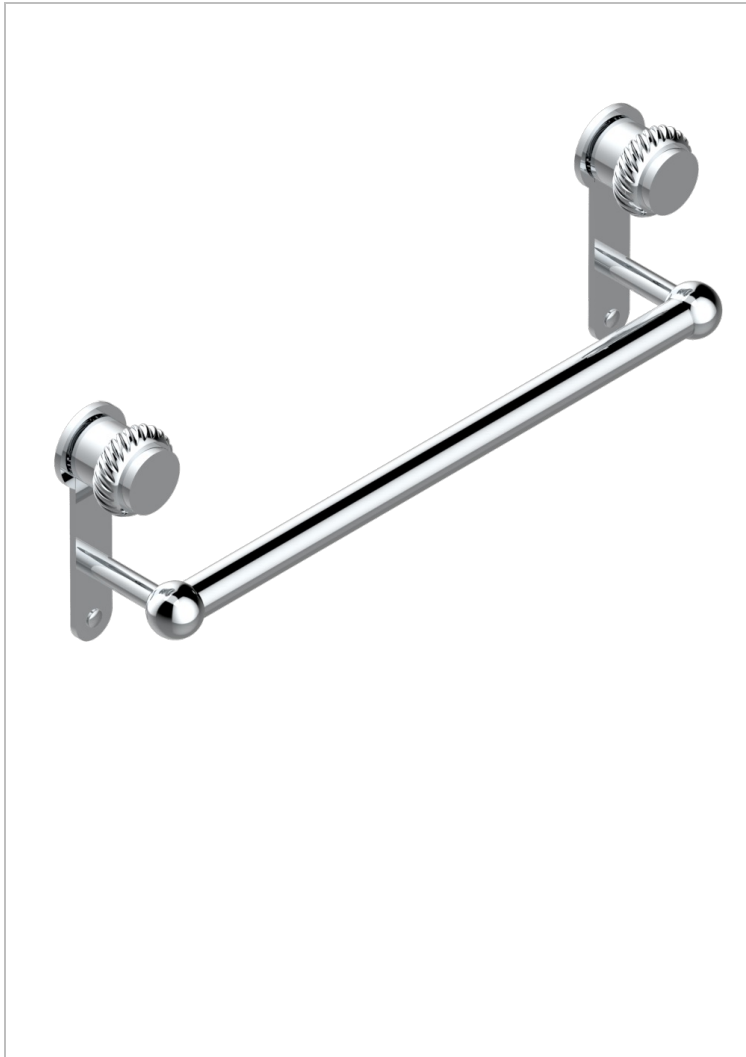

DIPLOMATE ROPED RINGS

U4C-526/45

Towel bar, 18" long

CHARACTERISTIC

- Diplomate roped rings
- Towel bar, 18" long

AVAILABLE FINITIONS

Black nickel - D24
Blush PVD - H62
Brass color PVD - H49
Brown bronze color PVD - F33
Chrome polished - A02
Chrome polished / gold polished - G02

Copper antique matt, coated - H07
Gold color PVD - H52
Gold mat - F07
Gold polished - F01
Gold satiney - F03
Graphite PVD - H64

Light coated bronze - D01
Matt Umber PVD - H67
Matt blush PVD - H60
Matt brass color PVD - H50
Matt brown bronze color PVD - F34
Matt chrome (American satin) - C02

Matt gold color PVD - H53
Matt graphite PVD - H65
Matt nickel (American satin) - C01
Matt nickel color PVD - H56
Nickel antique / Sovereign - H28
Nickel color PVD - H55

Nickel polished - B01
Rose Gold - F27
Satin chrome - C03
Silver polished, antique - H03
Silver rhodium - F18
Soft gold - F30