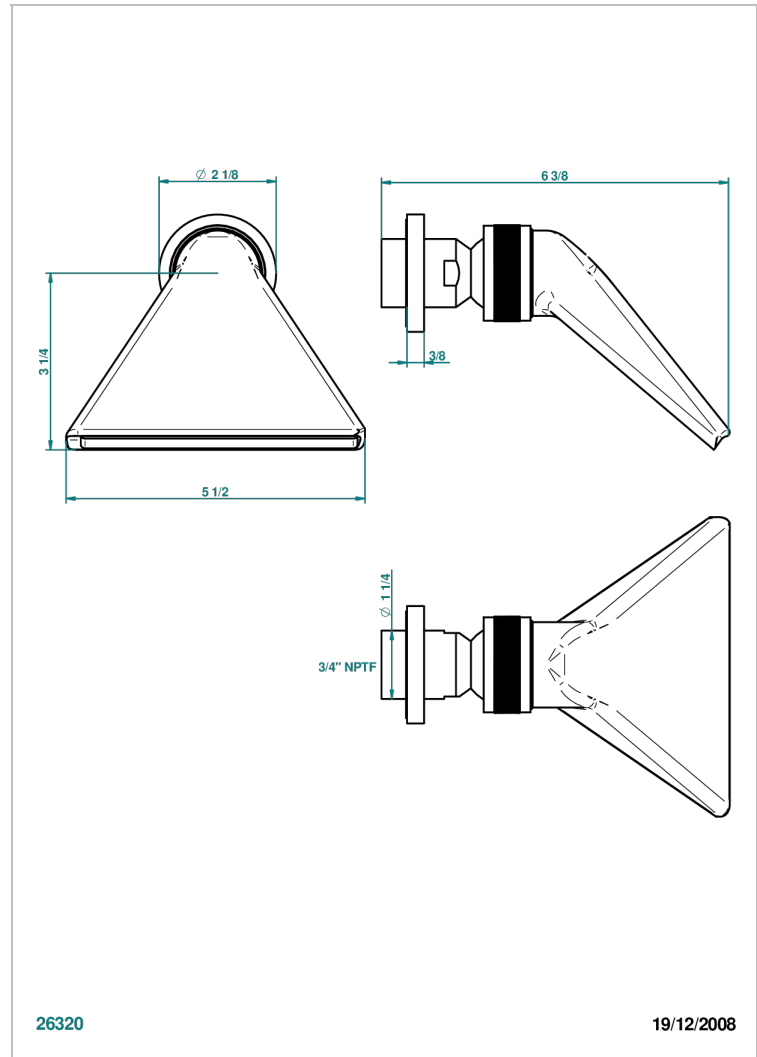

# DIPLIMATE ROPED RINGS

U4C-3640/US

Shower head, cast deluge with 3/4" connection

THG<sup>®</sup>  
PARIS

## CHARACTERISTIC

- Diplimate roped rings
- Shower head, cast deluge with 3/4" connection