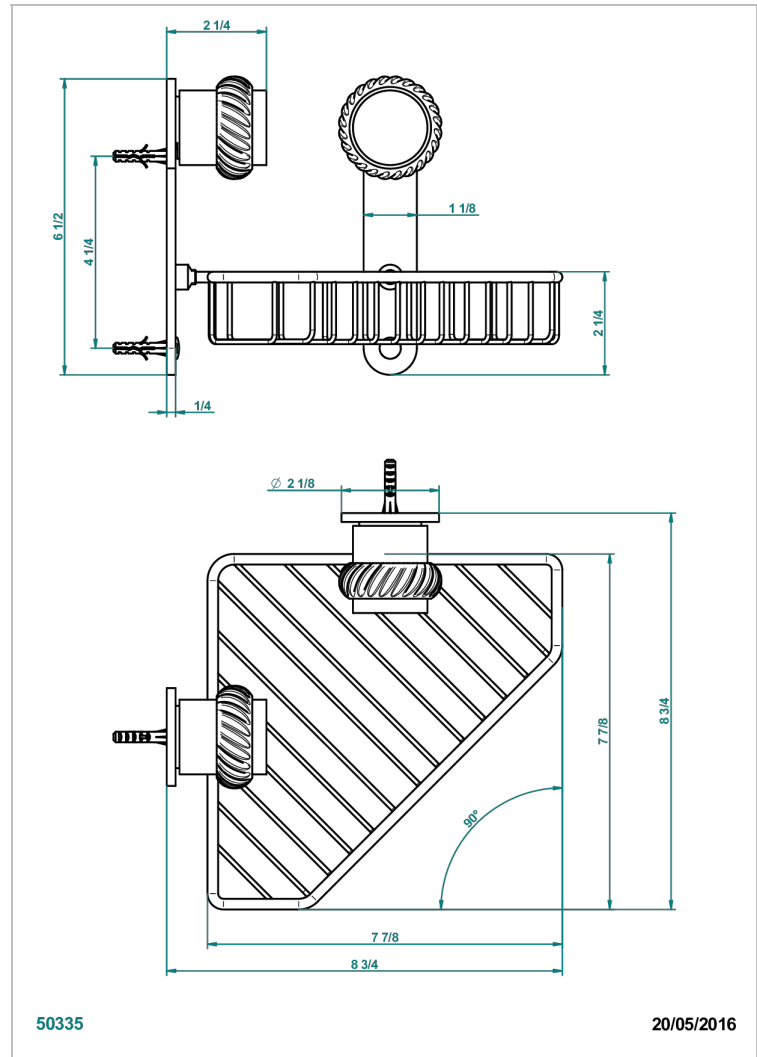

# DIPLOMATE ROPED RINGS

U4C-3623

Large corner soap basket, wall mounted

50335

20/05/2016

## CHARACTERISTIC

- Diplomate roped rings
- Large corner soap basket, wall mounted