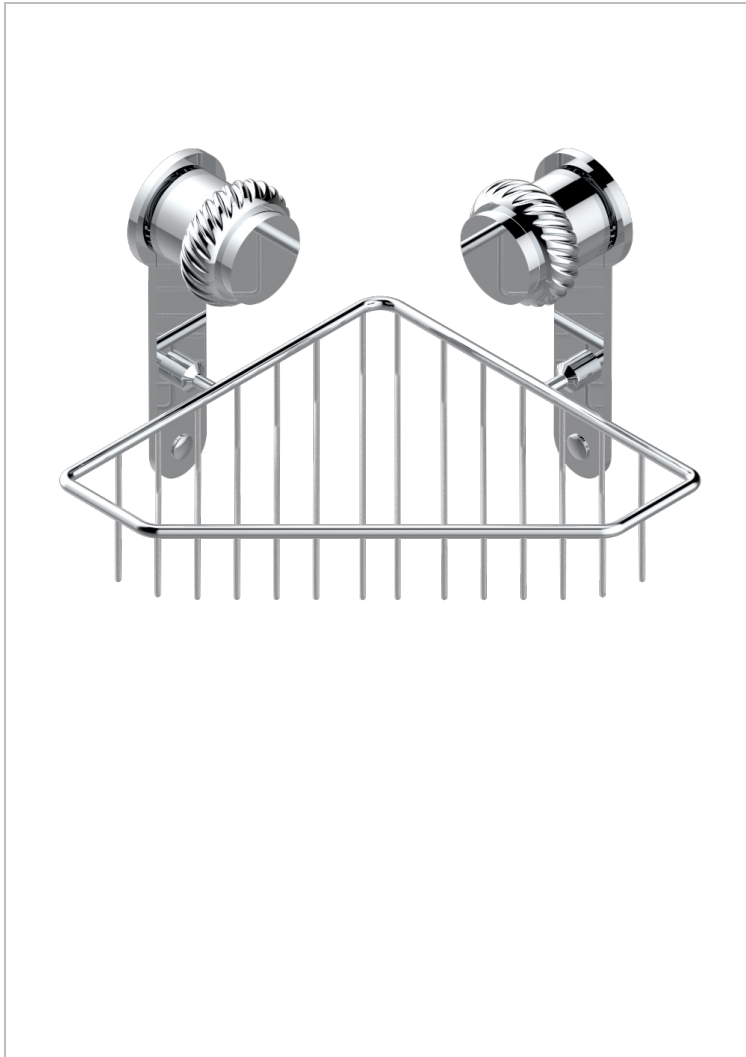

# DIPLOMATE ROPED RINGS

U4C-3623

Large corner soap basket, wall mounted

50335

20/05/2016

## CHARACTERISTIC

- Diplomate roped rings
- Large corner soap basket, wall mounted